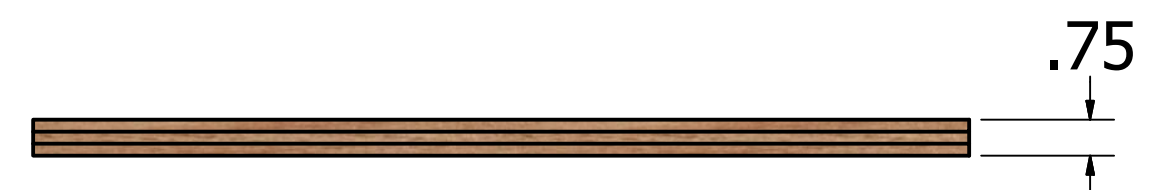

A

DETAIL C
SCALE 1

UPPER RAIL

STILE (X2)

SIDE PANEL

LOWER RAIL

SIDE PANEL PARTS

Kevin Culver	10/13/2019	www.kevswoodworks.com MyBenchTime@gmail.com		
		TITLE Vanity		
		SIZE D	DWG NO Vanity	REV
		SCALE .25	SHEET 6 OF 10	