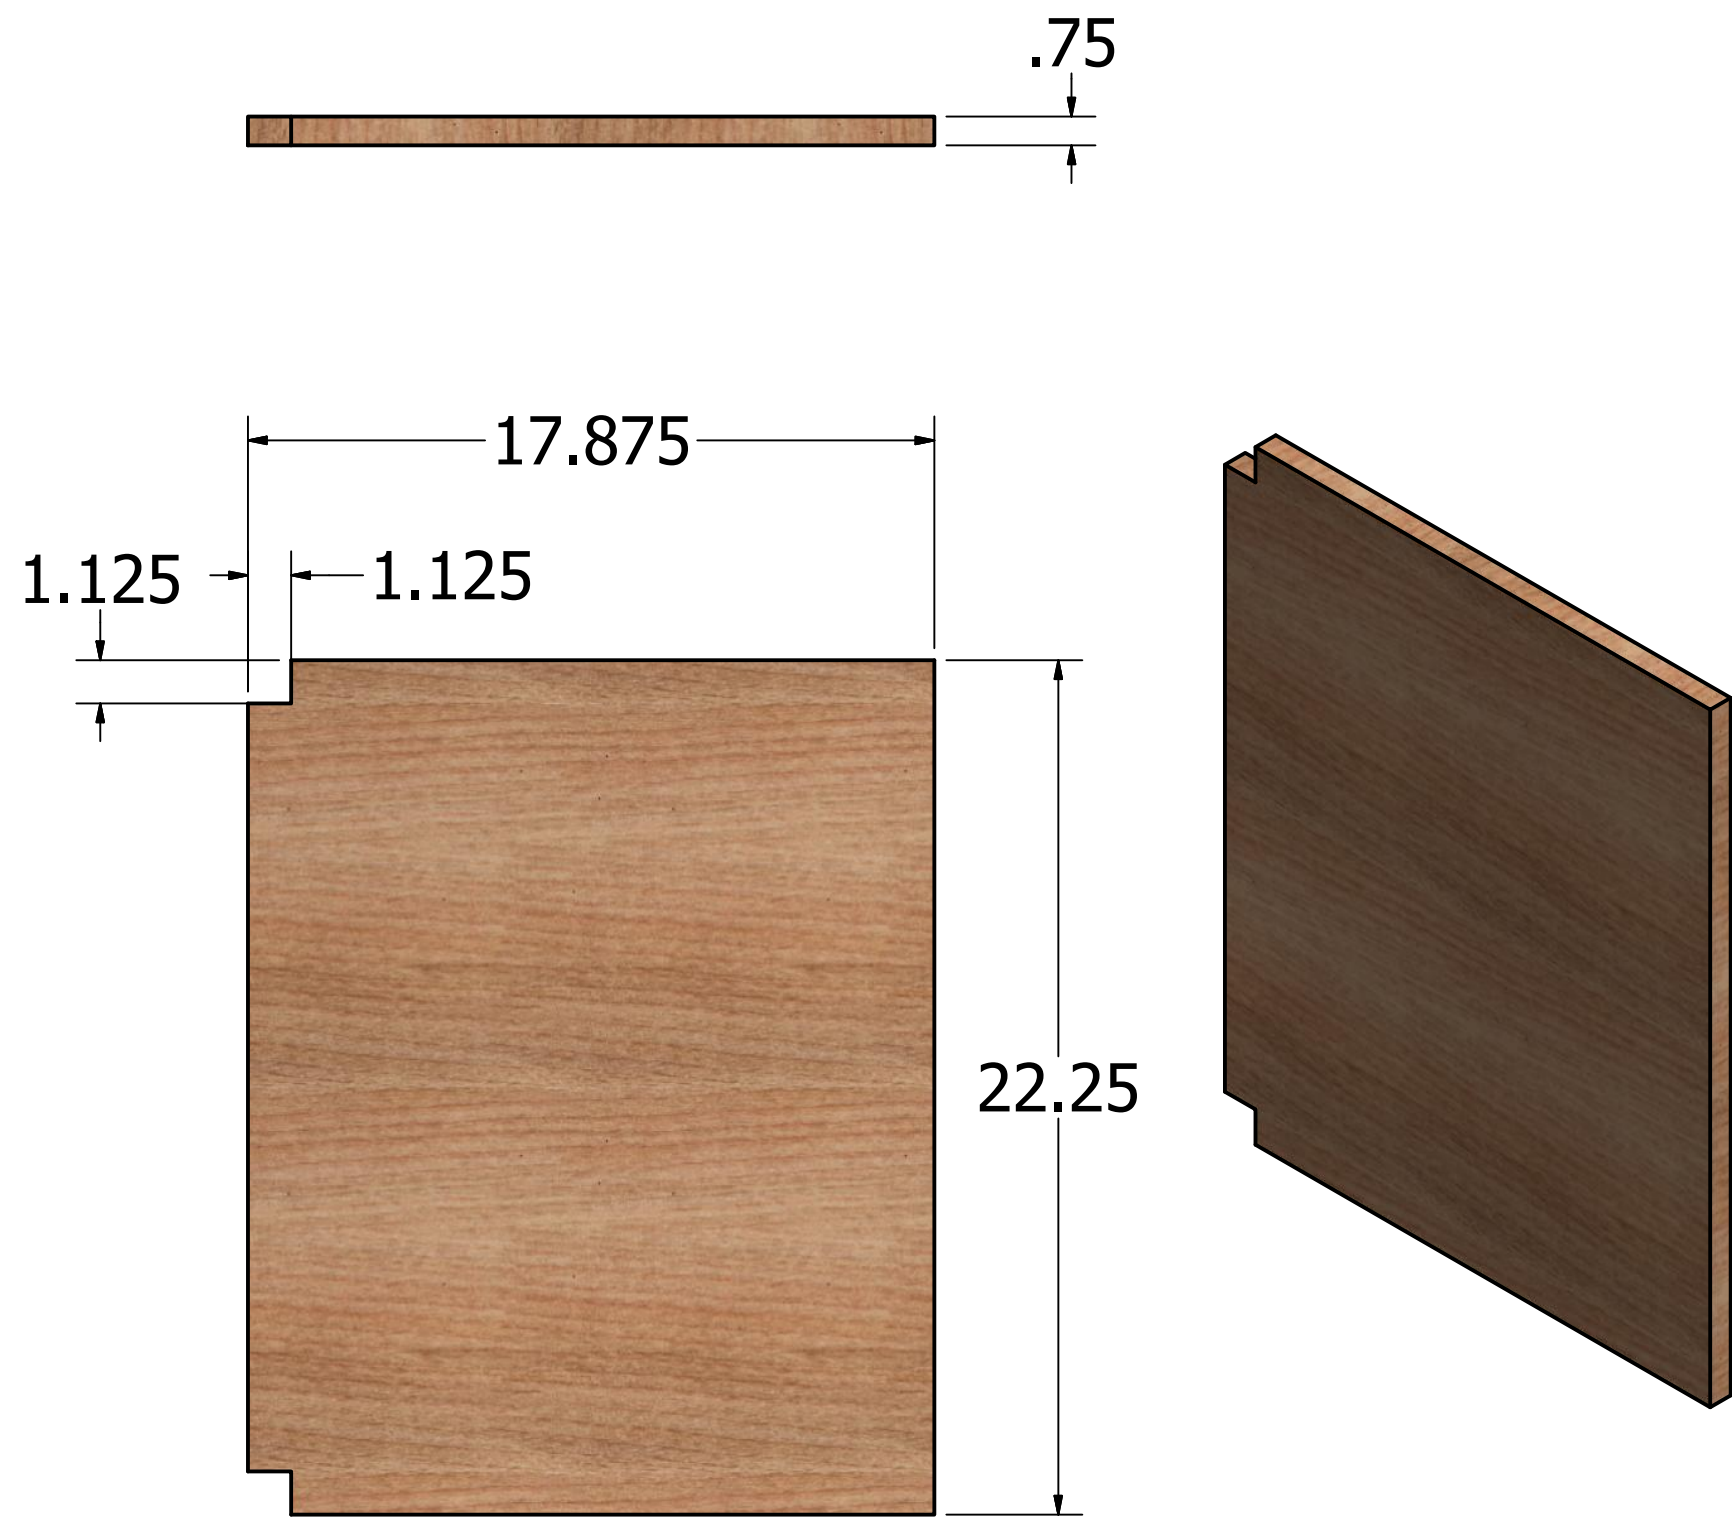

SIDE SHELF (X2)