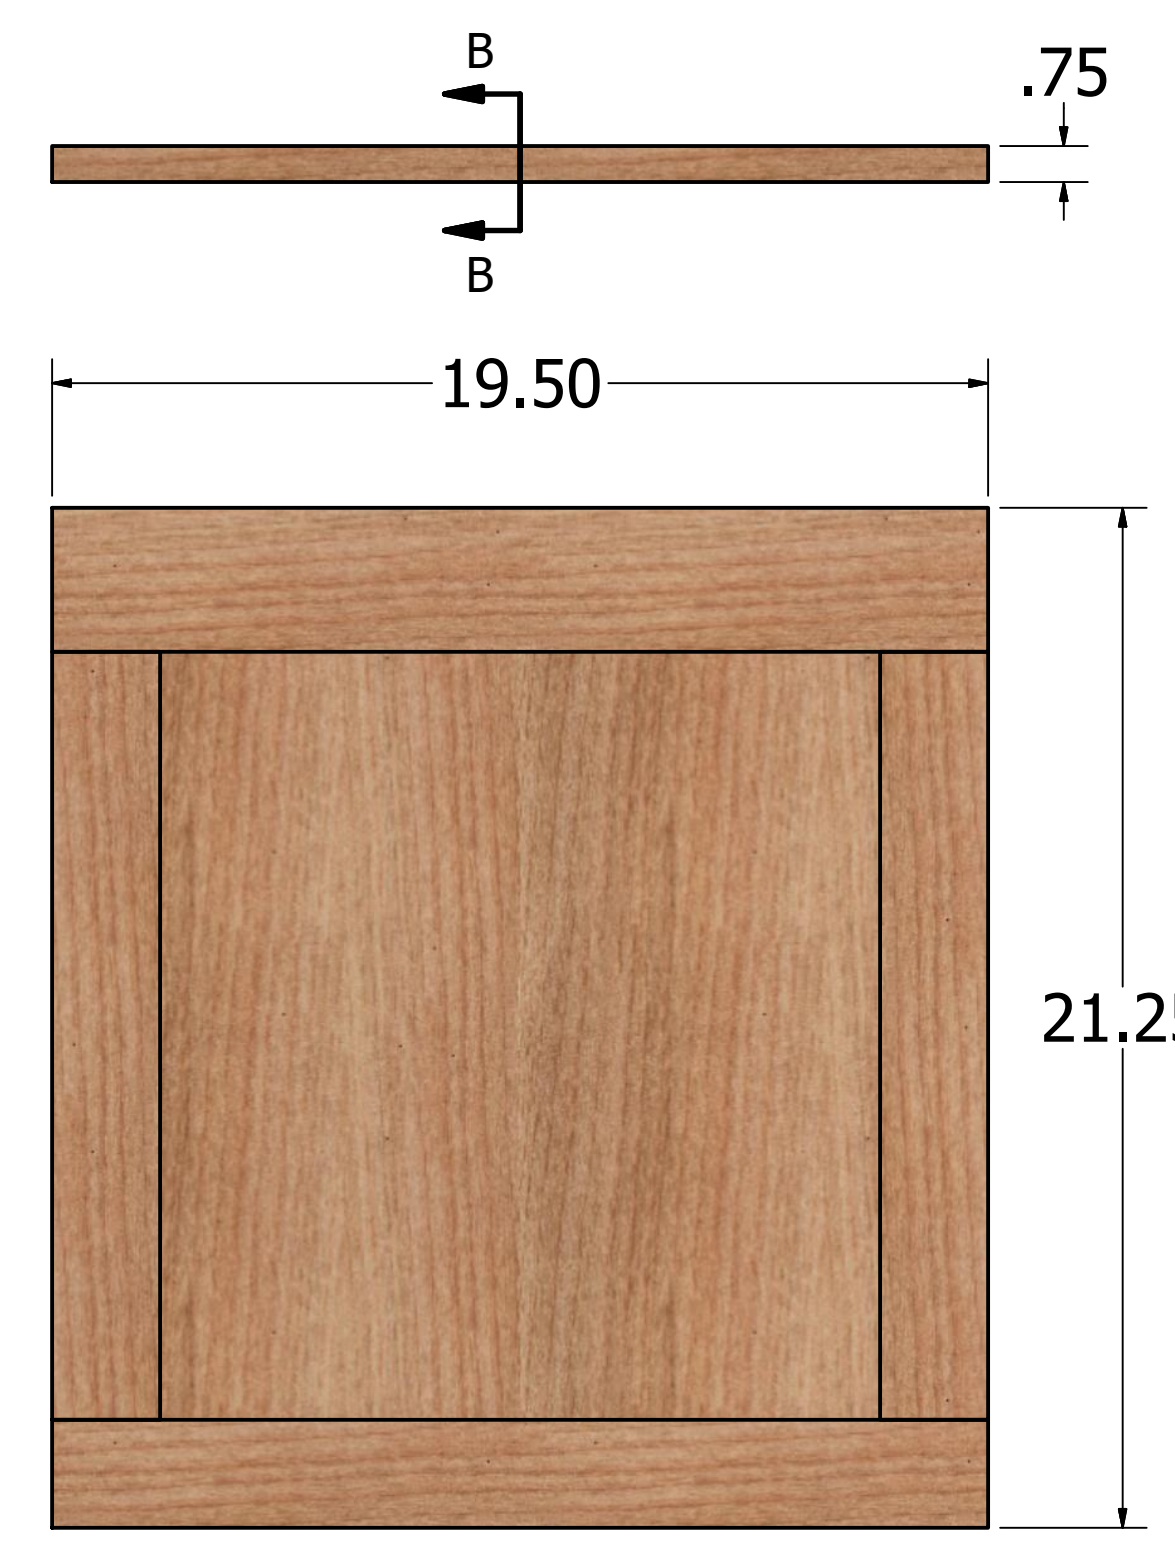

SLAT (X9)

LEG (X4)

RAIL (X2)

BASE PARTS

Kevin Culver	10/13/2019	www.kevswoodworks.com MyBenchTime@gmail.com		
		TITLE Vanity		
		SIZE D	DWG NO Vanity	REV
		SCALE 1 / 4		SHEET 3 OF 10

Kevin Culver	10/13/2019	www.kevswoodworks.com MyBenchTime@gmail.com		
		TITLE Vanity		
		SIZE D	DWG NO Vanity	REV
		SCALE 0.15 : 1		SHEET 4 OF 10

SECTION B-B
SCALE .25

SIDE PANEL (X2)

TYPICAL CONSTRUCTION

Kevin Culver	10/13/2019	www.kevswoodworks.com MyBenchTime@gmail.com		
		TITLE		
		Vanity		
		SIZE	DWG NO	REV
		D	Vanity	
		SCALE	.25	SHEET 5 OF 10