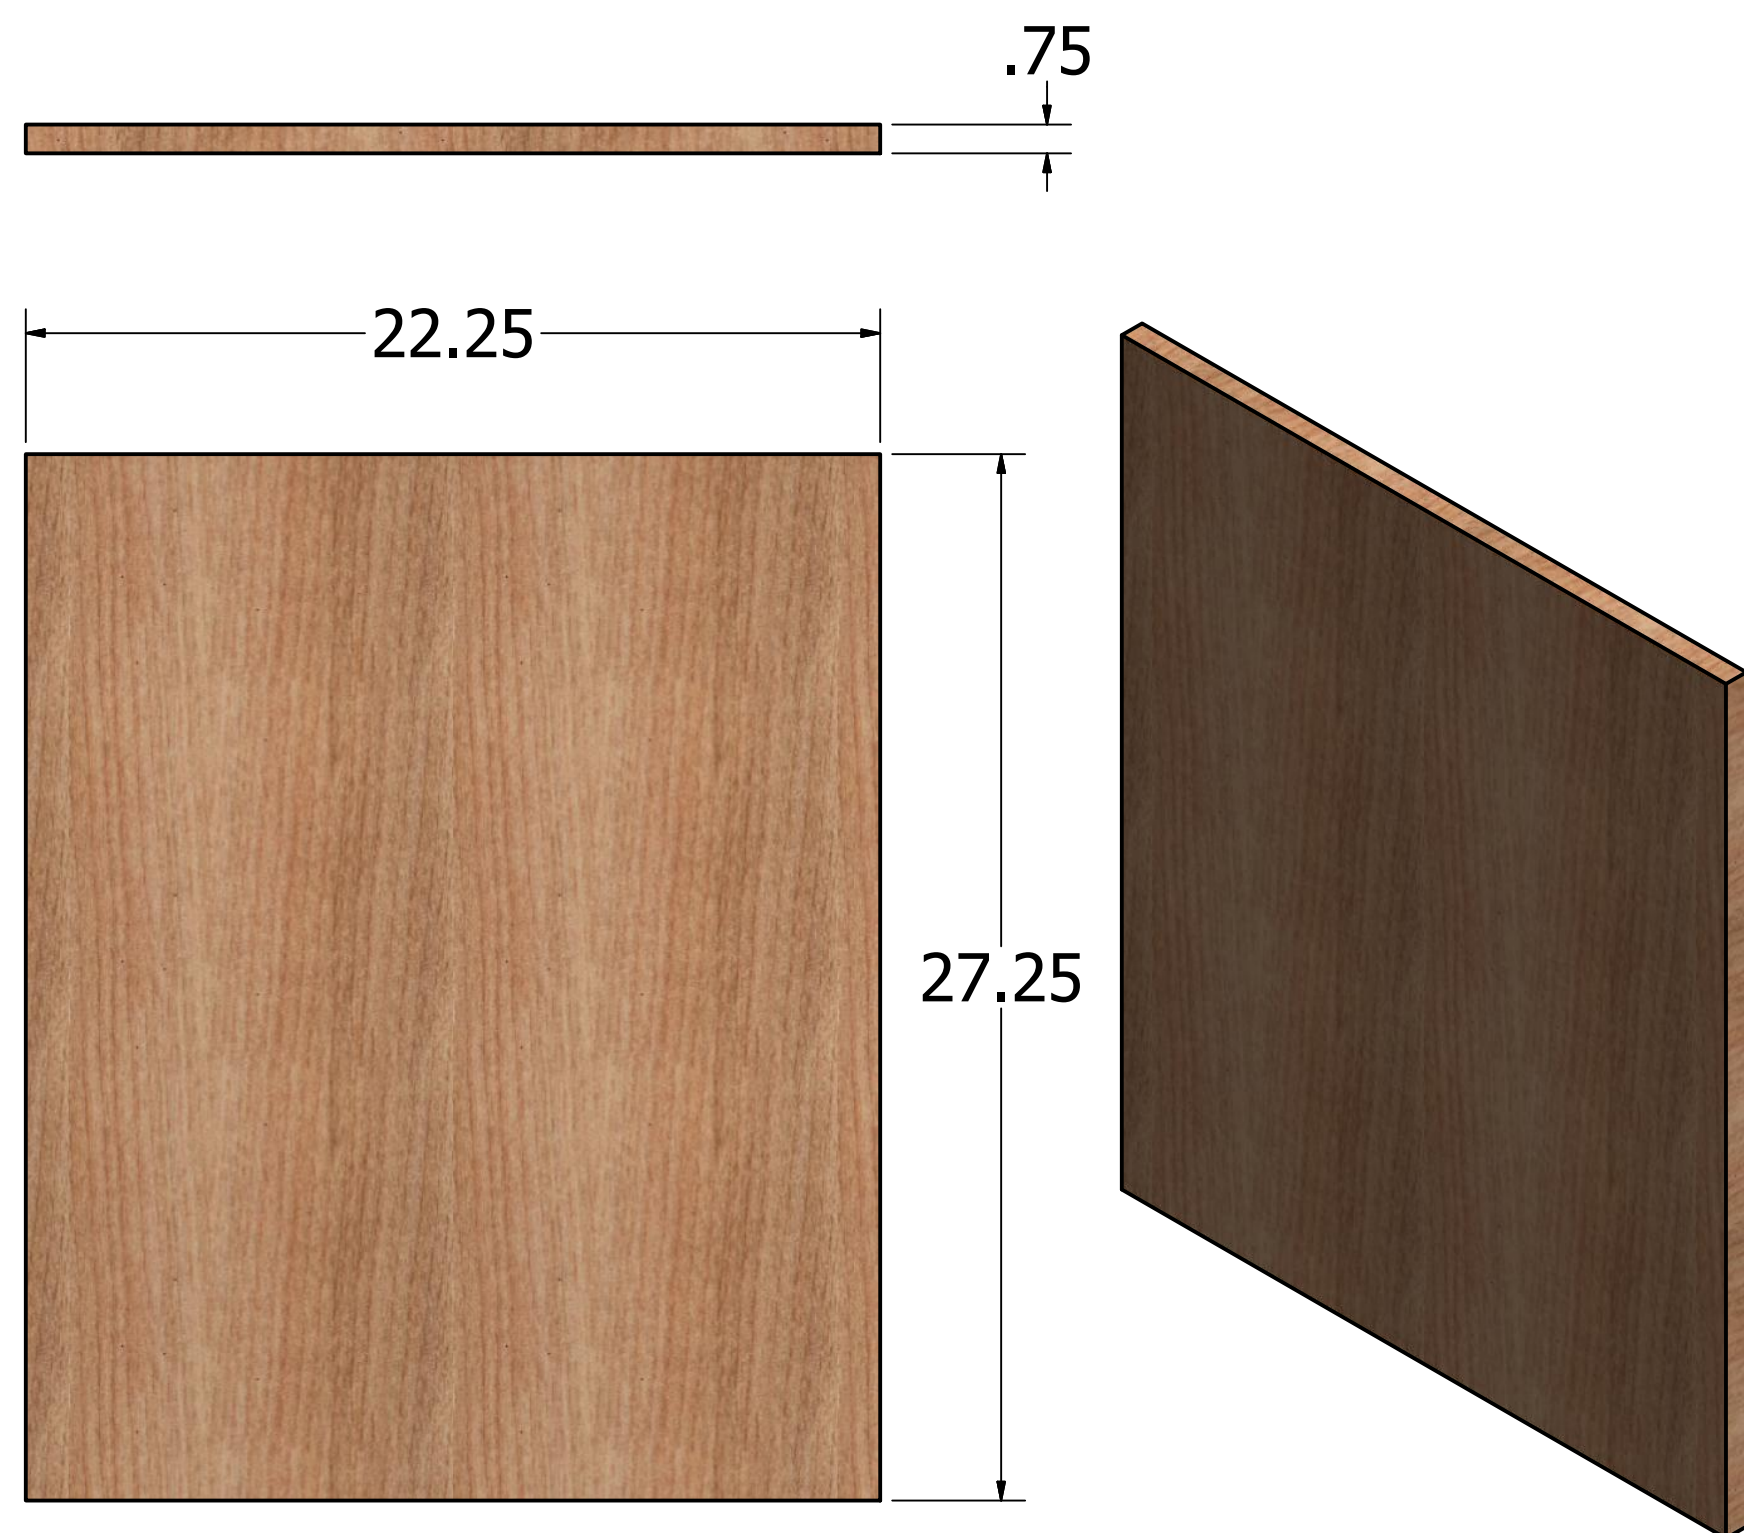

INTERIOR WALLS (X2)