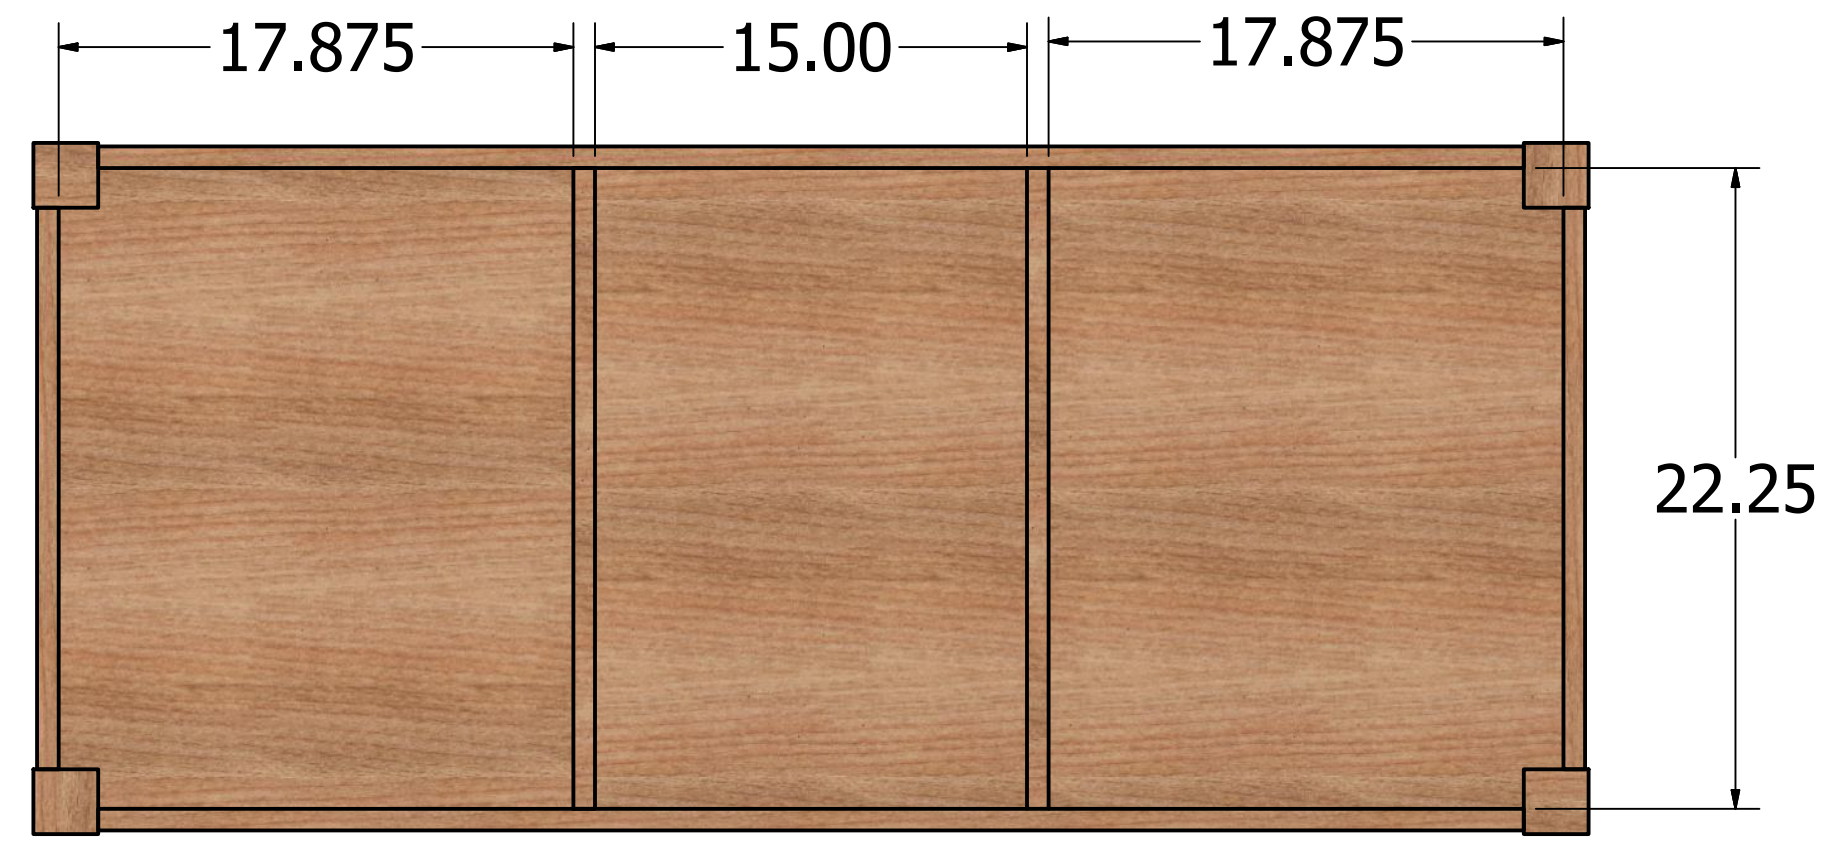

Kevin Culver	10/13/2019	www.kevswoodworks.com MyBenchTime@gmail.com		
		TITLE Vanity		
		SIZE D	DWG NO Vanity	REV
		SCALE 0.15 : 1		SHEET 4 OF 10