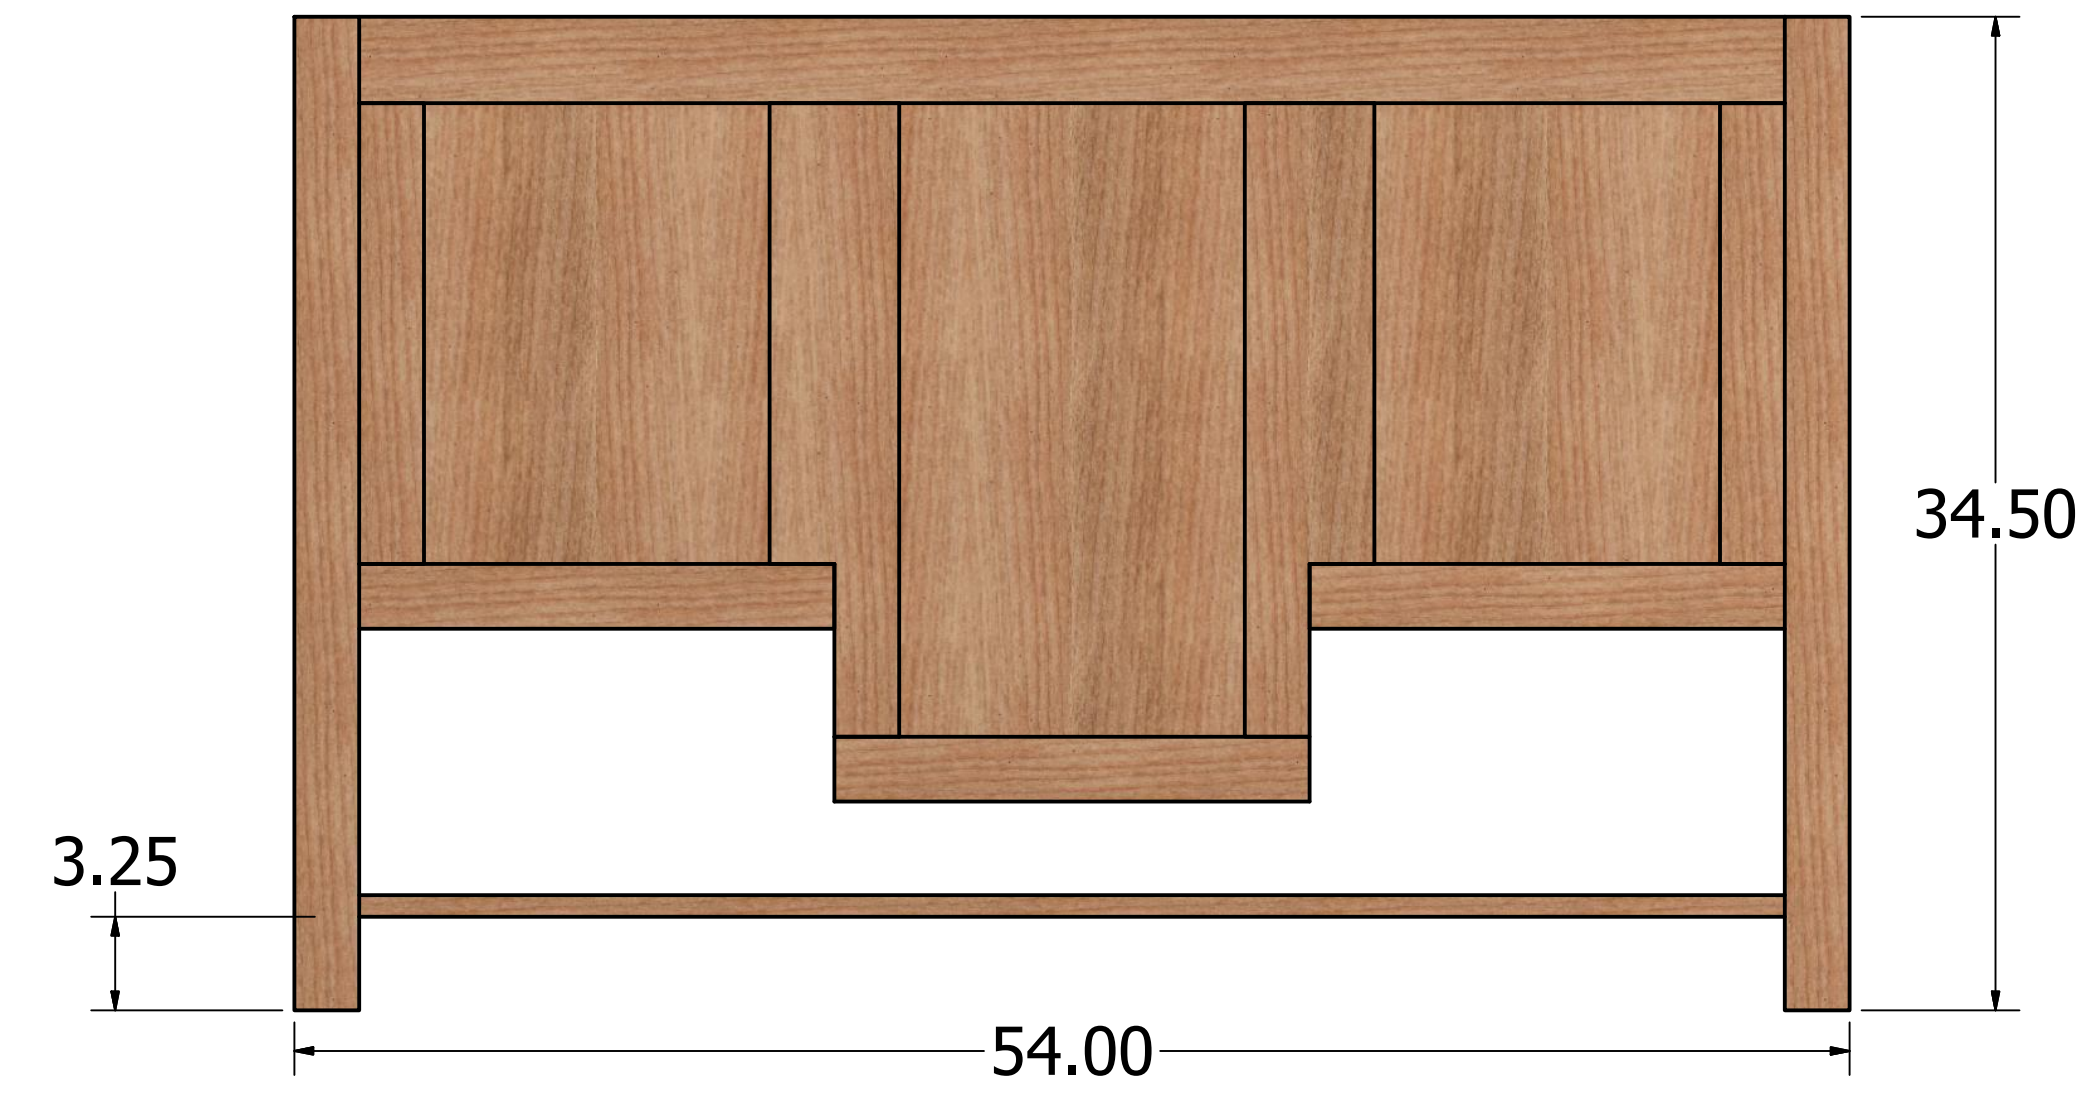

Kevin Culver	10/13/2019	www.kevswoodworks.com MyBenchTime@gmail.com		
		TITLE Vanity		
		SIZE D	DWG NO Vanity	REV
		SCALE 0.15 : 1		SHEET 4 OF 10