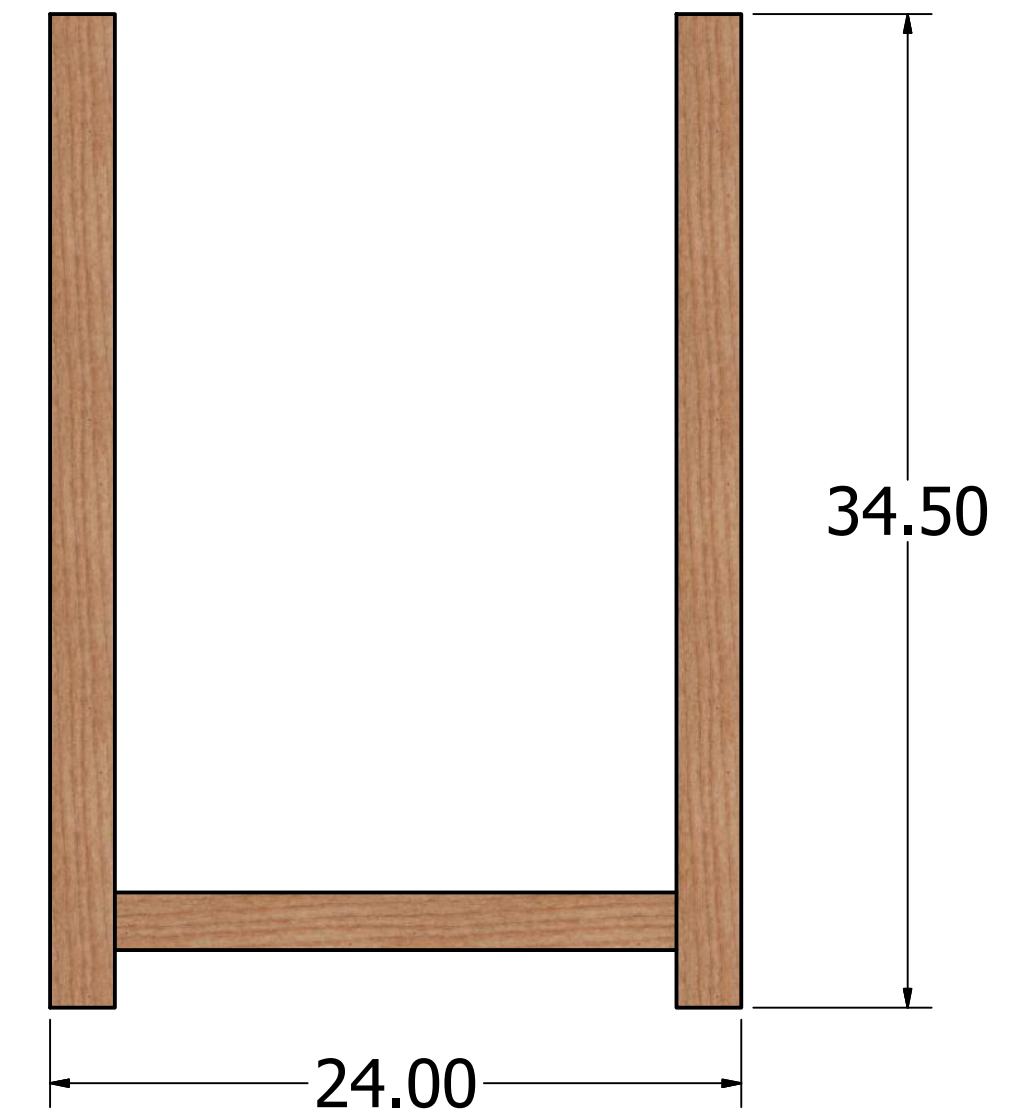

Kevin Culver	10/13/2019	www.kevswoodworks.com MyBenchTime@gmail.com		
		TITLE Vanity		
		SIZE D	DWG NO Vanity	REV
		SCALE .15	SHEET 1 OF 10	

Kevin Culver	10/13/2019	www.kevswoodworks.com MyBenchTime@gmail.com		
		TITLE Vanity		
		SIZE D	DWG NO Vanity	REV
SCALE 0.15 : 1		SHEET 2 OF 10		

SECTION B-B
SCALE .25

SIDE PANEL (X2)

TYPICAL CONSTRUCTION

Kevin Culver	10/13/2019	www.kevswoodworks.com MyBenchTime@gmail.com		
		TITLE		
		Vanity		
		SIZE	DWG NO	REV
		D	Vanity	
		SCALE	.25	SHEET 5 OF 10

A

DETAIL C
SCALE 1

UPPER RAIL

STILE (X2)

SIDE PANEL

LOWER RAIL

SIDE PANEL PARTS

Kevin Culver	10/13/2019	www.kevswoodworks.com MyBenchTime@gmail.com		
		TITLE Vanity		
		SIZE D	DWG NO Vanity	REV
		SCALE .25	SHEET 6 OF 10	

8 | 7 | 6 | 5 | 4 | 3 | 2 | 1

FRONT PANEL ASSY

Kevin Culver	10/13/2019	www.kevswoodworks.com MyBenchTime@gmail.com		
		TITLE		
		Vanity		
		SIZE	DWG NO	REV
		D	Vanity	
		SCALE	SHEET 7 OF 10	

BACK PANEL ASSY
(SAME AS FRONT W/PANELS)