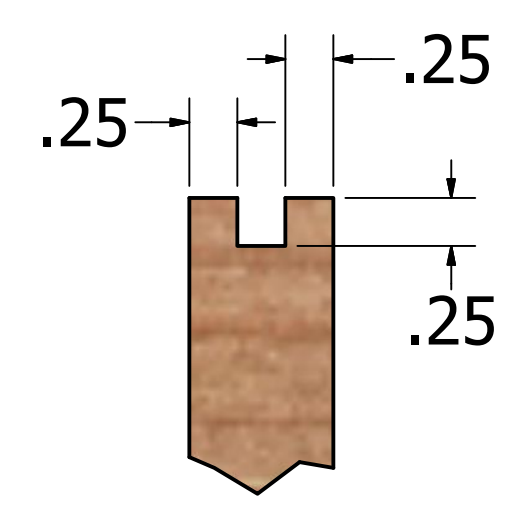

8 | 7 | 6 | 5 | 4 | 3 | 2 | 1

D

D

C

C

B

B

A

A

DETAIL C
SCALE 1

UPPER RAIL

STILE (X2)

SIDE PANEL

LOWER RAIL

SIDE PANEL PARTS

Kevin Culver	10/13/2019	www.kevswoodworks.com MyBenchTime@gmail.com		
		TITLE Vanity		
		SIZE D	DWG NO Vanity	REV
		SCALE .25	SHEET 6 OF 10	