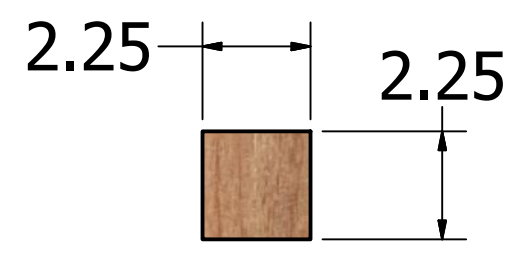

LEG (X4)

BASE PARTS

Kevin Culver	10/13/2019	www.kevswoodworks.com MyBenchTime@gmail.com		
		TITLE Vanity		
		SIZE D	DWG NO Vanity	REV
		SCALE 1 / 4		SHEET 3 OF 10