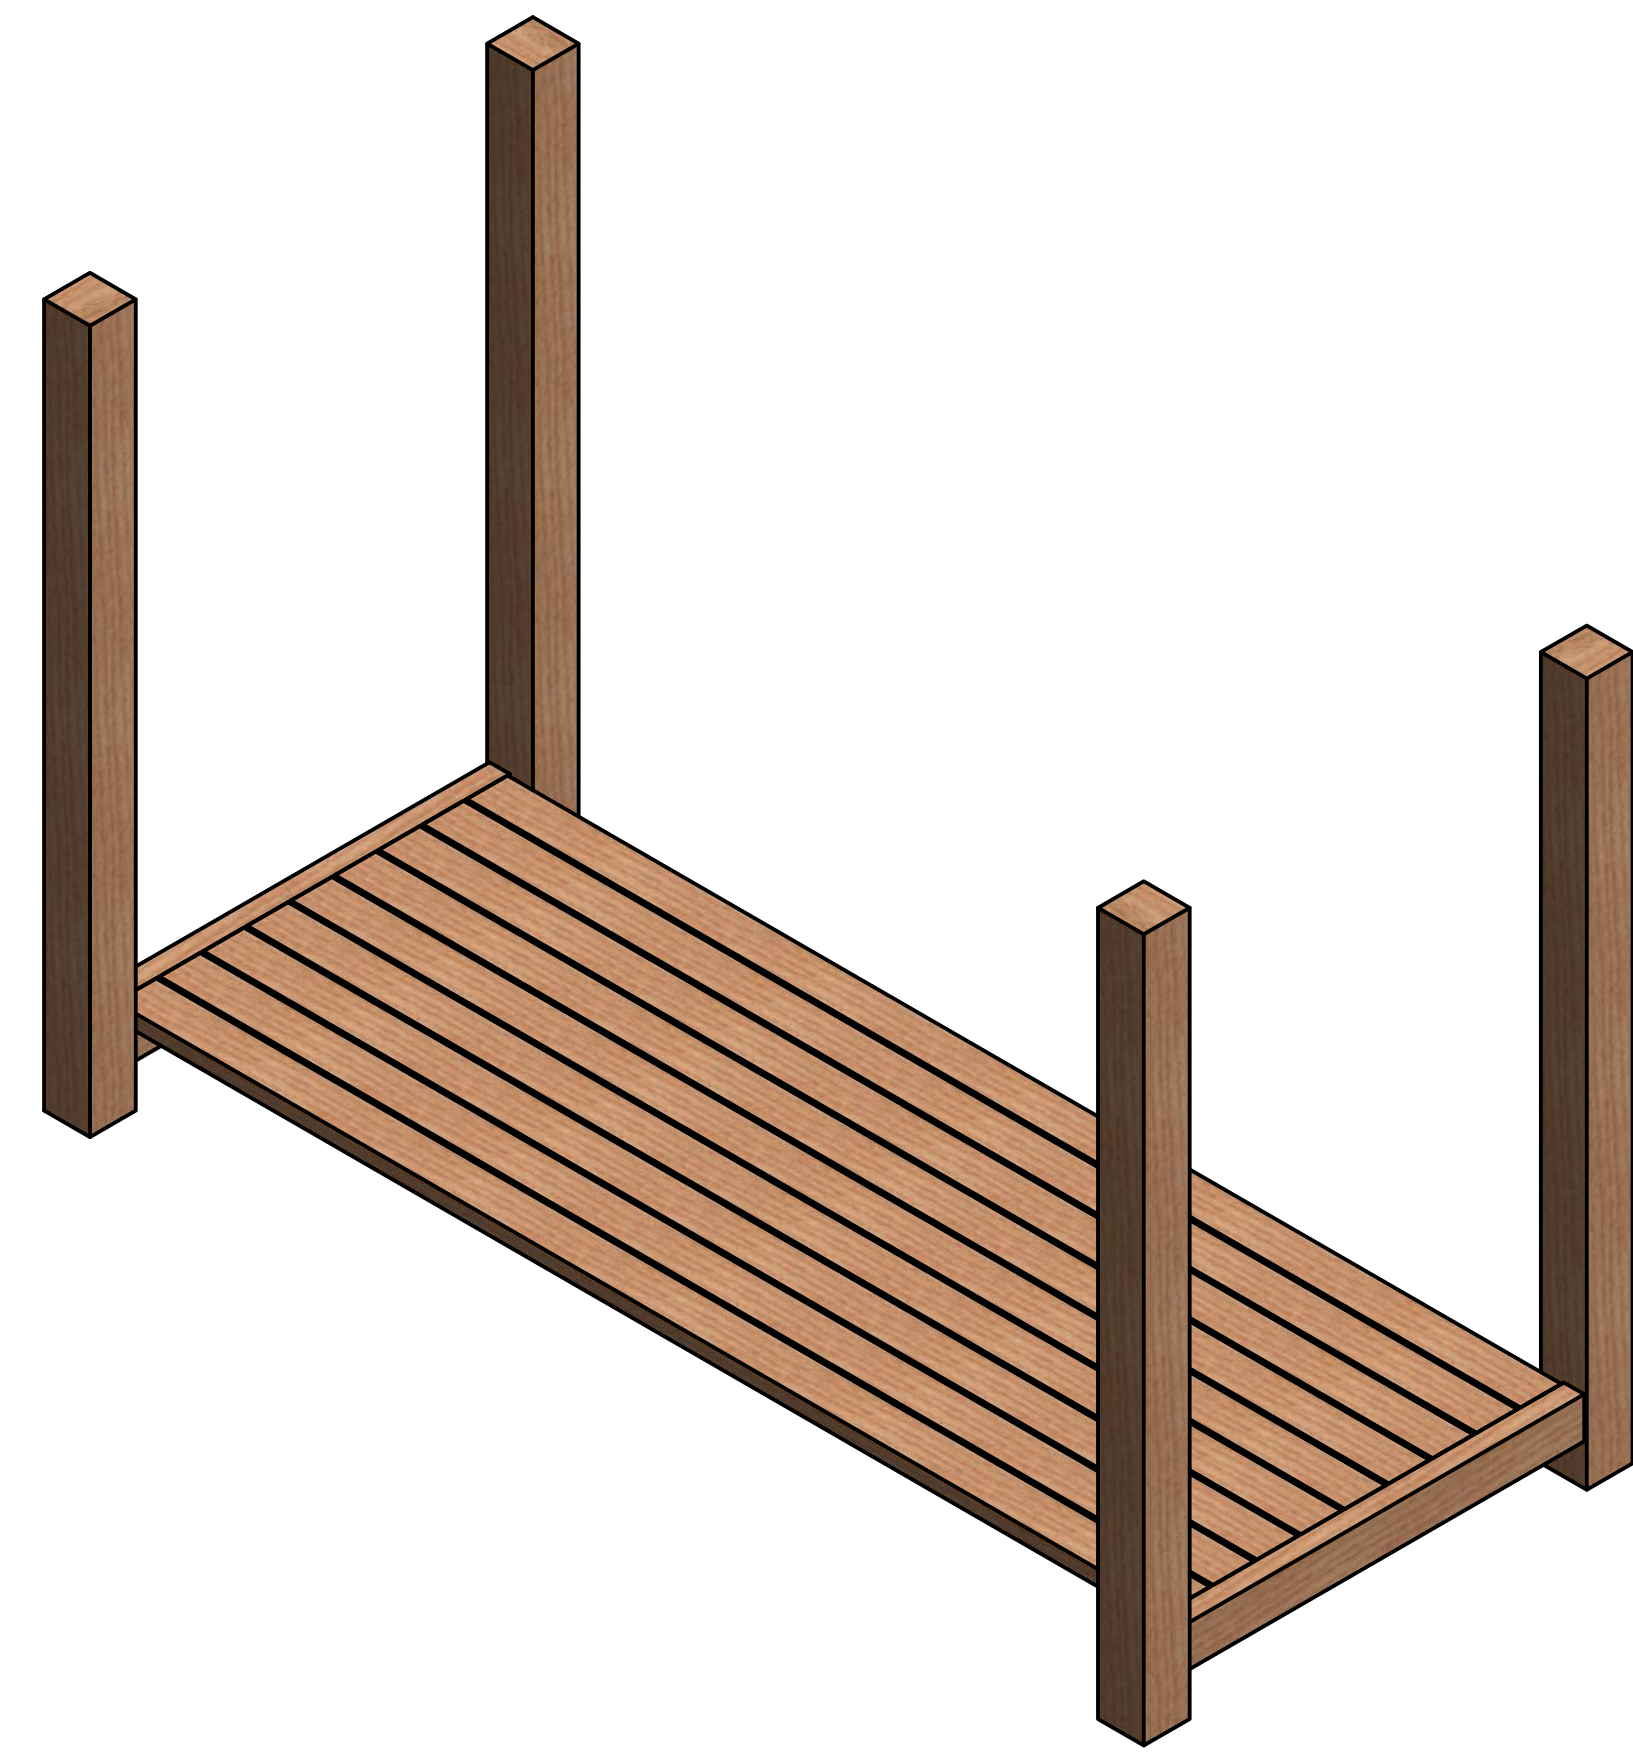

Kevin Culver	10/13/2019	www.kevswoodworks.com MyBenchTime@gmail.com		
		TITLE Vanity		
		SIZE D	DWG NO Vanity	REV
SCALE 0.15 : 1		SHEET 2 OF 10