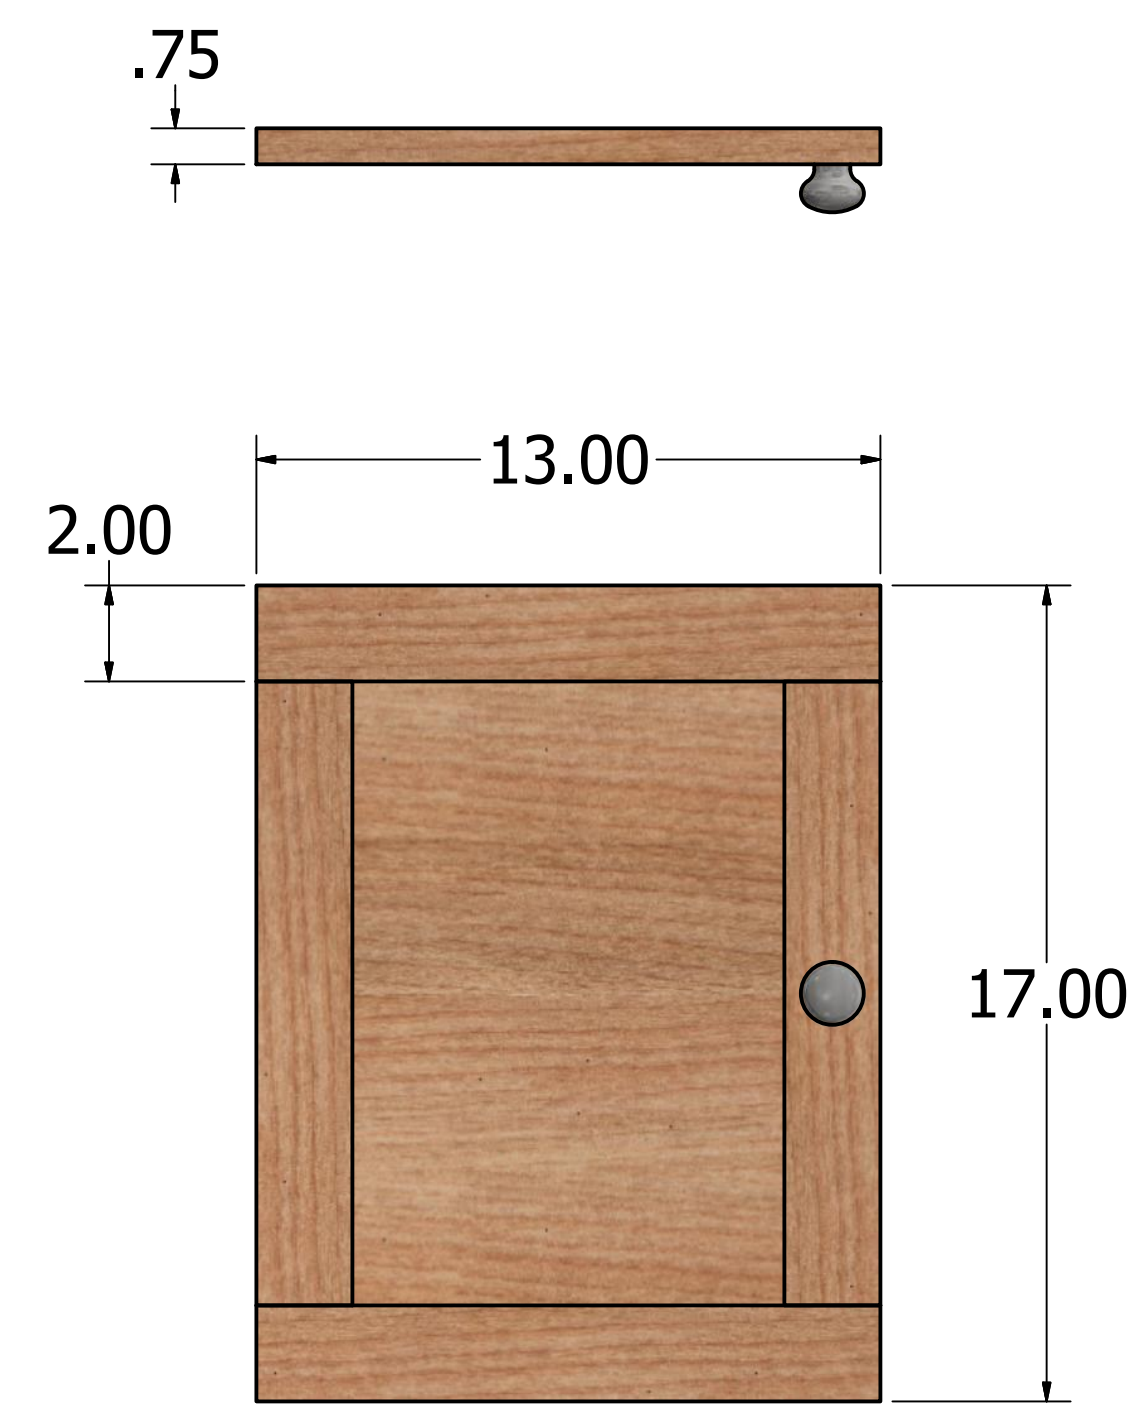

Kevin Culver	10/13/2019	www.kevswoodworks.com MyBenchTime@gmail.com		
		TITLE Vanity		
		SIZE D	DWG NO Vanity	REV
		SCALE .2	SHEET 8 OF 10	

INTERIOR WALLS (X2)

SIDE SHELF (X2)

CENTER SHELF

Kevin Culver	10/13/2019	www.kevswoodworks.com MyBenchTime@gmail.com		
		TITLE		
		Vanity		
		SIZE	DWG NO	REV
		D	Vanity	
		SCALE	SHEET 9 OF 10	
		2		

SMALL DOOR (X2)

LARGE DOOR

Kevin Culver	10/13/2019	www.kevswoodworks.com MyBenchTime@gmail.com		
		TITLE		
		Vanity		
		SIZE	DWG NO	REV
		D	Vanity	
		SCALE	.25	SHEET 10 OF 10