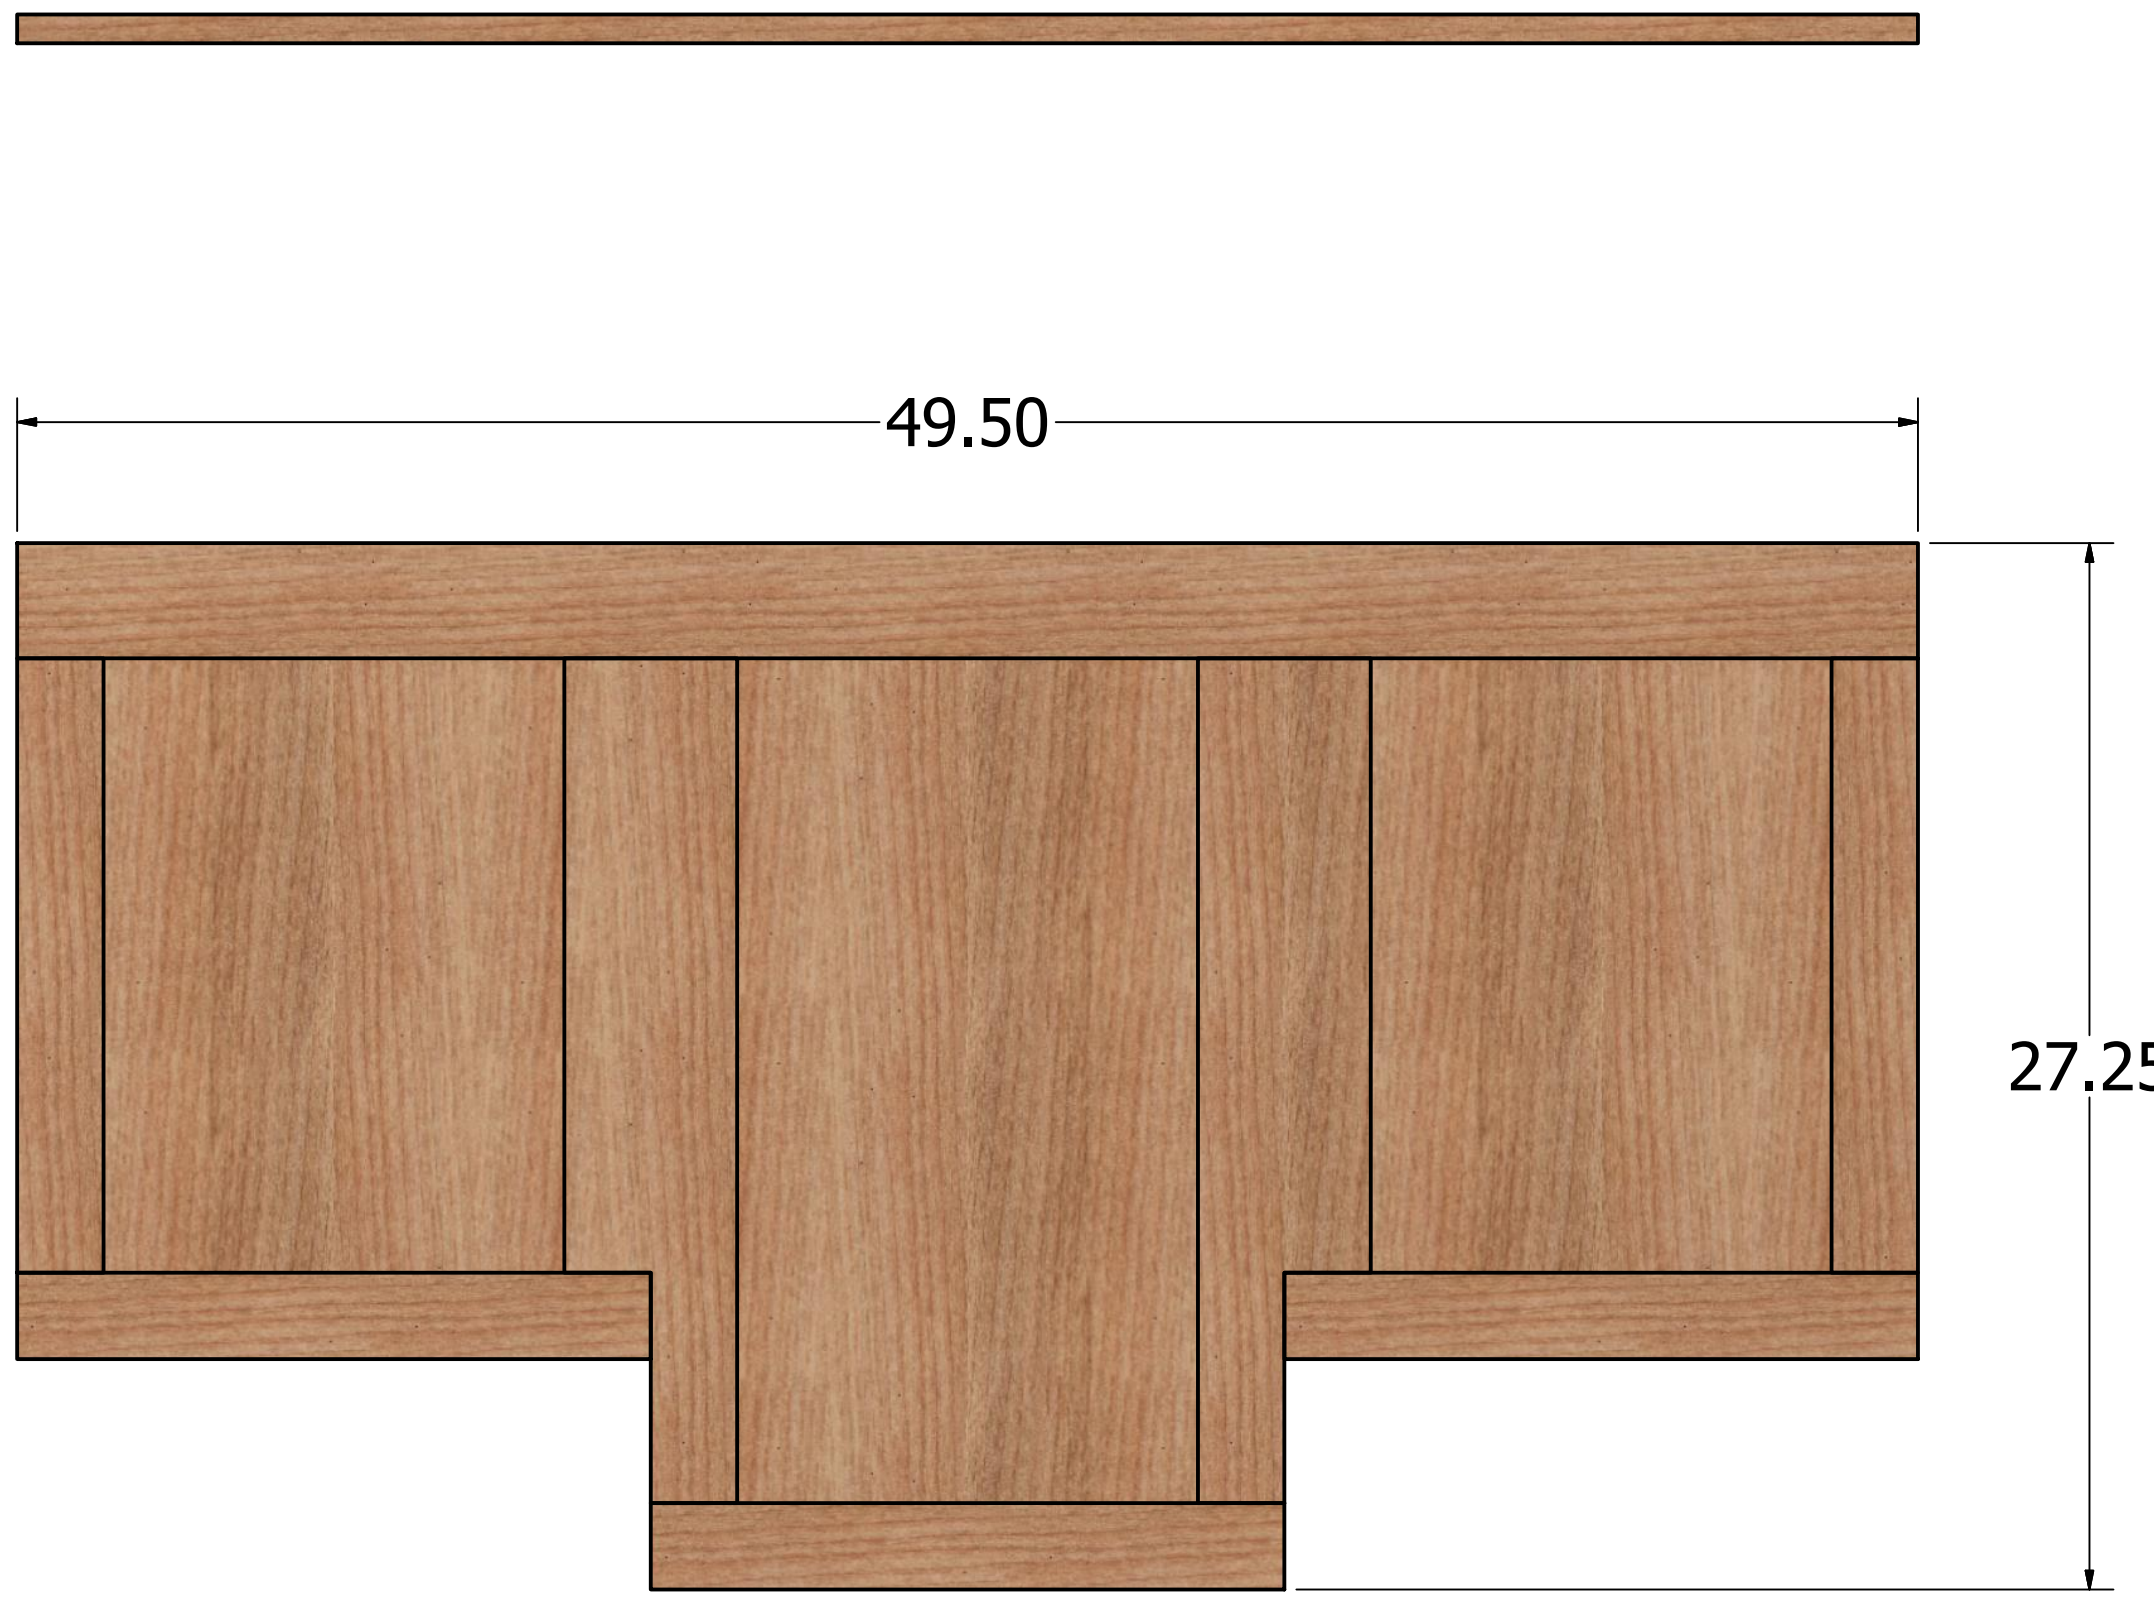

BACK PANEL ASSY
(SAME AS FRONT W/PANELS)

Kevin Culver	10/13/2019	www.kevswoodworks.com MyBenchTime@gmail.com		
		TITLE Vanity		
		SIZE D	DWG NO Vanity	REV
		SCALE .2	SHEET 8 OF 10