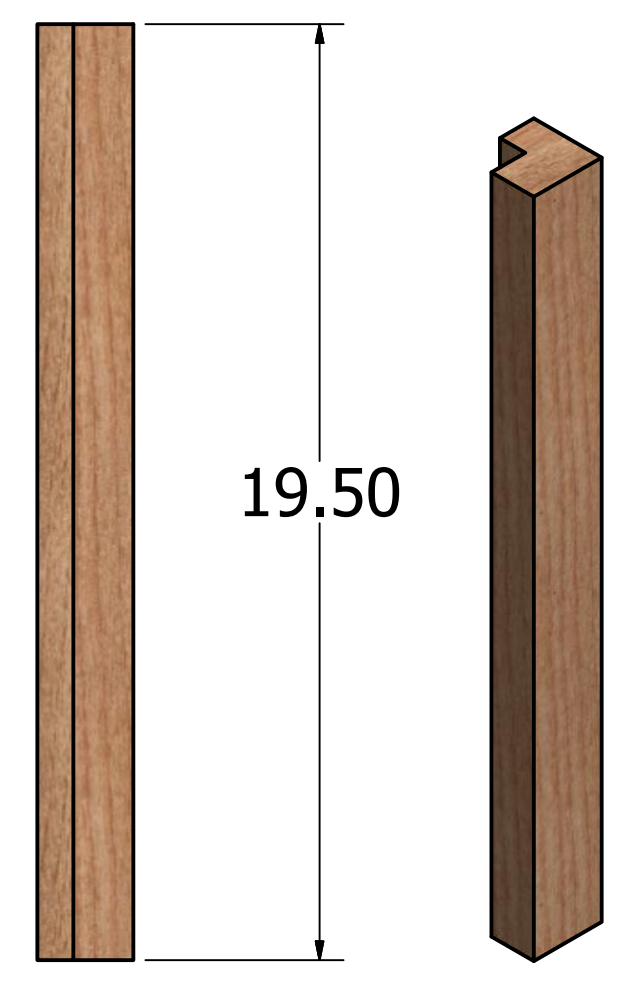

Kevin Culver	10/13/2019	www.kevswoodworks.com MyBenchTime@gmail.com		
		TITLE Vanity		
		SIZE D	DWG NO Vanity	REV
		SCALE .15	SHEET 1 OF 10	

Kevin Culver	10/13/2019	www.kevswoodworks.com MyBenchTime@gmail.com		
		TITLE Vanity		
		SIZE D	DWG NO Vanity	REV
SCALE 0.15 : 1		SHEET 2 OF 10		

SLAT (X9)

LEG (X4)

RAIL (X2)

BASE PARTS

Kevin Culver	10/13/2019	www.kevswoodworks.com MyBenchTime@gmail.com		
		TITLE Vanity		
		SIZE D	DWG NO Vanity	REV
		SCALE 1 / 4		SHEET 3 OF 10

Kevin Culver	10/13/2019	www.kevswoodworks.com MyBenchTime@gmail.com		
		TITLE Vanity		
		SIZE D	DWG NO Vanity	REV
		SCALE 0.15 : 1		SHEET 4 OF 10

SECTION B-B
SCALE .25

SIDE PANEL (X2)

TYPICAL CONSTRUCTION

Kevin Culver	10/13/2019	www.kevswoodworks.com MyBenchTime@gmail.com		
		TITLE		
		Vanity		
		SIZE	DWG NO	REV
		D	Vanity	
		SCALE	.25	SHEET 5 OF 10

A

DETAIL C
SCALE 1

UPPER RAIL

STILE (X2)

SIDE PANEL

LOWER RAIL

SIDE PANEL PARTS

Kevin Culver	10/13/2019	www.kevswoodworks.com MyBenchTime@gmail.com		
		TITLE Vanity		
		SIZE D	DWG NO Vanity	REV
		SCALE .25	SHEET 6 OF 10	