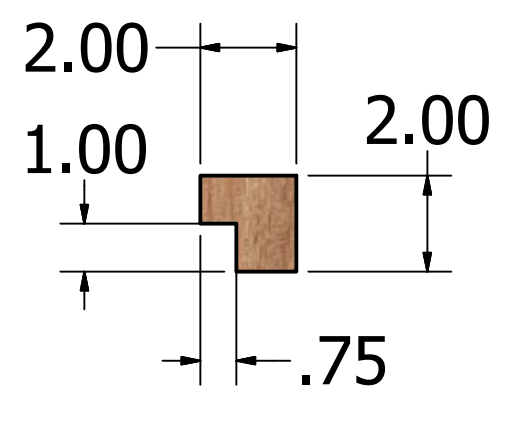

RAIL (X2)

BASE PARTS

Kevin Culver	10/13/2019	www.kevswoodworks.com MyBenchTime@gmail.com		
		TITLE Vanity		
		SIZE D	DWG NO Vanity	REV
		SCALE 1 / 4		SHEET 3 OF 10