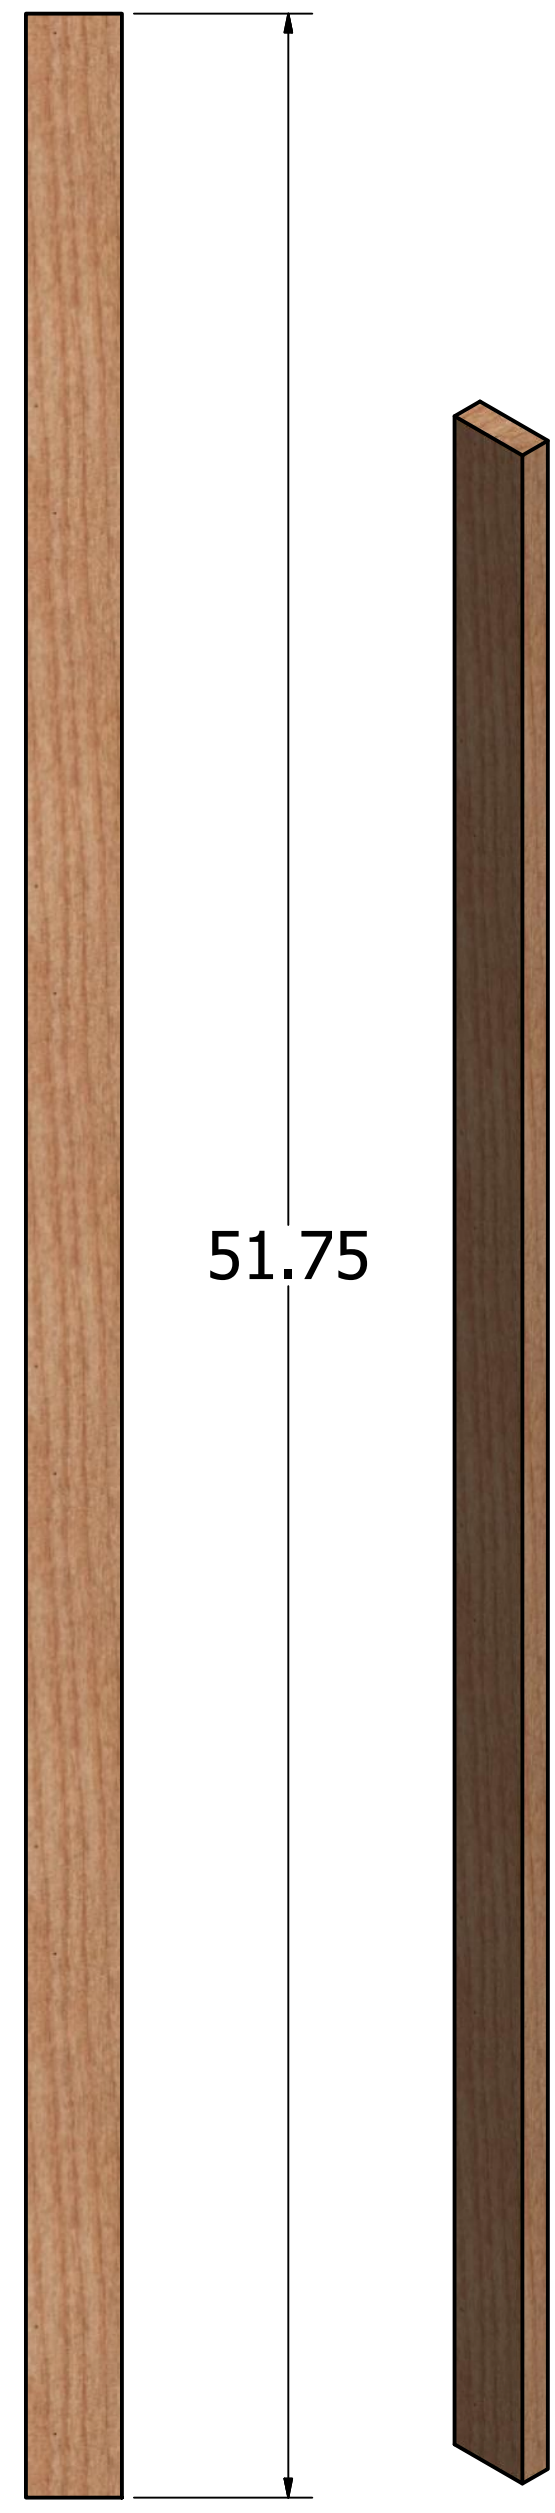

Kevin Culver	10/13/2019	www.kevswoodworks.com MyBenchTime@gmail.com		
		TITLE Vanity		
		SIZE D	DWG NO Vanity	REV
		SCALE .15	SHEET 1 OF 10	

Kevin Culver	10/13/2019	www.kevswoodworks.com MyBenchTime@gmail.com		
		TITLE Vanity		
		SIZE D	DWG NO Vanity	REV
SCALE 0.15 : 1		SHEET 2 OF 10		

SLAT (X9)

LEG (X4)

RAIL (X2)

BASE PARTS

Kevin Culver	10/13/2019	www.kevswoodworks.com MyBenchTime@gmail.com		
		TITLE Vanity		
		SIZE D	DWG NO Vanity	REV
		SCALE 1 / 4		SHEET 3 OF 10

Kevin Culver	10/13/2019	www.kevswoodworks.com MyBenchTime@gmail.com		
		TITLE Vanity		
		SIZE D	DWG NO Vanity	REV
		SCALE 0.15 : 1		SHEET 4 OF 10

SECTION B-B
SCALE .25

SIDE PANEL (X2)

TYPICAL CONSTRUCTION

Kevin Culver	10/13/2019	www.kevswoodworks.com MyBenchTime@gmail.com		
		TITLE		
		Vanity		
		SIZE	DWG NO	REV
		D	Vanity	
		SCALE	.25	SHEET 5 OF 10

8 | 7 | 6 | 5 | 4 | 3 | 2 | 1

FRONT PANEL ASSY

Kevin Culver	10/13/2019	www.kevswoodworks.com MyBenchTime@gmail.com		
		TITLE		
		Vanity		
		SIZE	DWG NO	REV
		D	Vanity	
		SCALE	SHEET 7 OF 10	

BACK PANEL ASSY
(SAME AS FRONT W/PANELS)