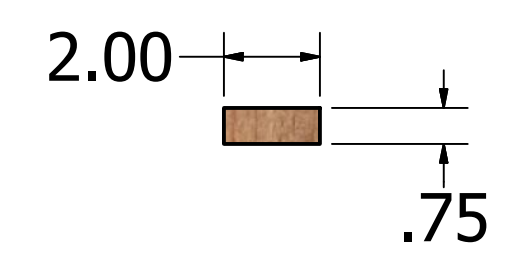

Kevin Culver	10/13/2019	www.kevswoodworks.com MyBenchTime@gmail.com		
		TITLE Vanity		
		SIZE D	DWG NO Vanity	REV
		SCALE .15	SHEET 1 OF 10	

Kevin Culver	10/13/2019	www.kevswoodworks.com MyBenchTime@gmail.com		
		TITLE Vanity		
		SIZE D	DWG NO Vanity	REV
SCALE 0.15 : 1		SHEET 2 OF 10		