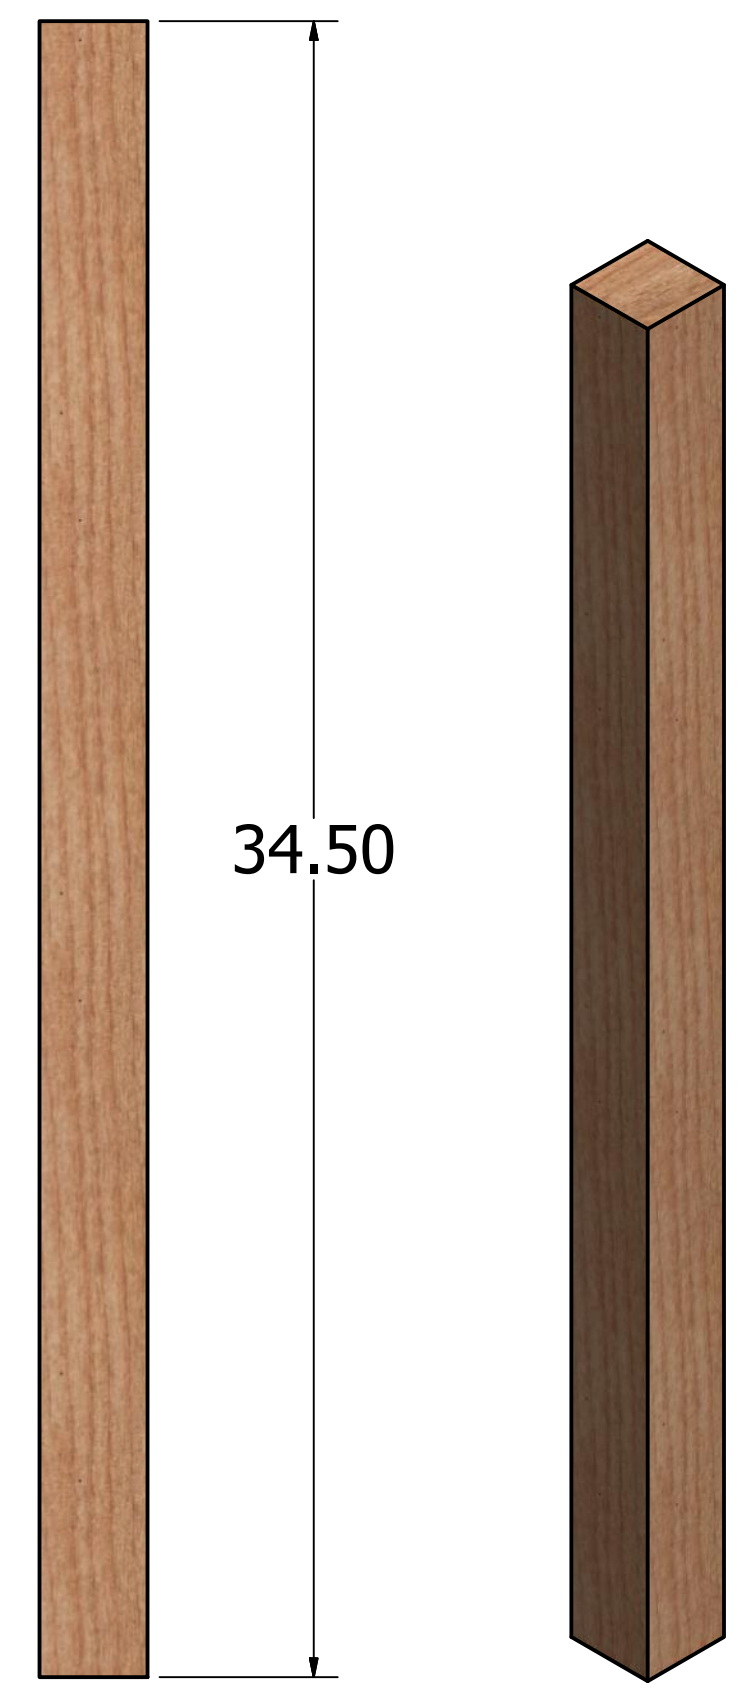

Kevin Culver	10/13/2019	www.kevswoodworks.com MyBenchTime@gmail.com		
		TITLE Vanity		
		SIZE D	DWG NO Vanity	REV
		SCALE .15	SHEET 1 OF 10	

Kevin Culver	10/13/2019	www.kevswoodworks.com MyBenchTime@gmail.com		
		TITLE Vanity		
		SIZE D	DWG NO Vanity	REV
SCALE 0.15 : 1		SHEET 2 OF 10		

SLAT (X9)

LEG (X4)

RAIL (X2)

BASE PARTS

Kevin Culver	10/13/2019	www.kevswoodworks.com MyBenchTime@gmail.com		
		TITLE Vanity		
		SIZE D	DWG NO Vanity	REV
		SCALE 1 / 4		SHEET 3 OF 10

Kevin Culver	10/13/2019	www.kevswoodworks.com MyBenchTime@gmail.com		
		TITLE Vanity		
		SIZE D	DWG NO Vanity	REV
		SCALE 0.15 : 1		SHEET 4 OF 10

SECTION B-B
SCALE .25

SIDE PANEL (X2)

TYPICAL CONSTRUCTION

Kevin Culver	10/13/2019	www.kevswoodworks.com MyBenchTime@gmail.com		
		TITLE		
		Vanity		
		SIZE	DWG NO	REV
		D	Vanity	
		SCALE	.25	SHEET 5 OF 10

A

DETAIL C
SCALE 1

UPPER RAIL

STILE (X2)

SIDE PANEL

LOWER RAIL

SIDE PANEL PARTS

Kevin Culver	10/13/2019	www.kevswoodworks.com MyBenchTime@gmail.com		
		TITLE Vanity		
		SIZE D	DWG NO Vanity	REV
		SCALE .25	SHEET 6 OF 10	