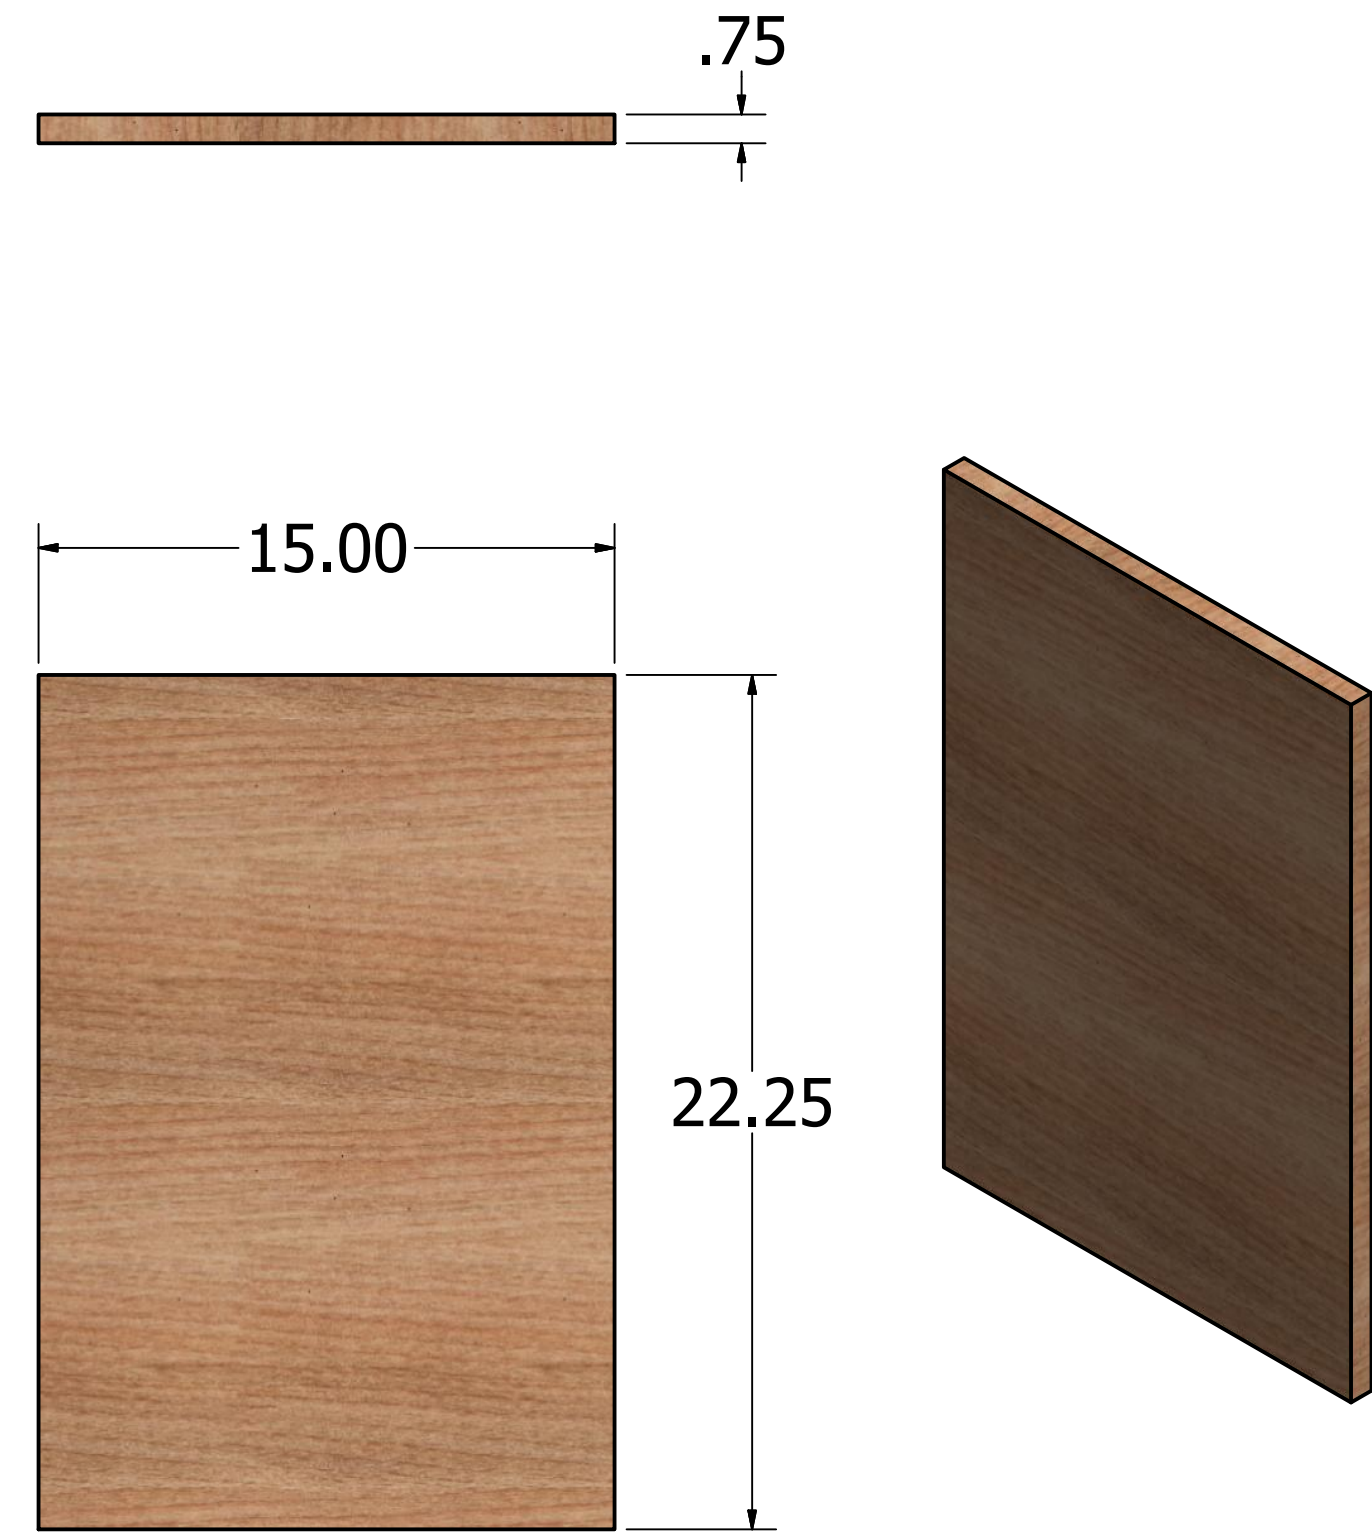

CENTER SHELF

Kevin Culver	10/13/2019	www.kevswoodworks.com MyBenchTime@gmail.com		
		TITLE		
		Vanity		
		SIZE	DWG NO	REV
		D	Vanity	
		SCALE	SHEET 9 OF 10	
		2