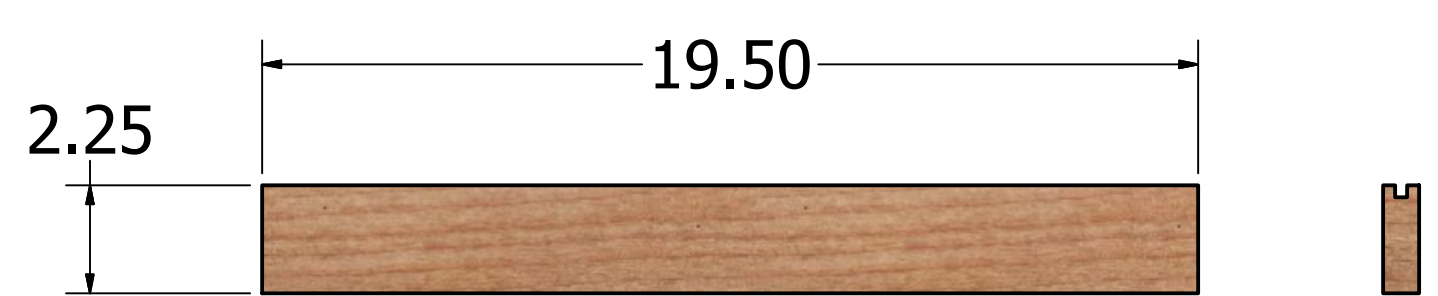

A

DETAIL C
SCALE 1

UPPER RAIL

STILE (X2)

SIDE PANEL

LOWER RAIL

SIDE PANEL PARTS

Kevin Culver	10/13/2019	www.kevswoodworks.com MyBenchTime@gmail.com		
		TITLE Vanity		
		SIZE D	DWG NO Vanity	REV
		SCALE .25	SHEET 6 OF 10	