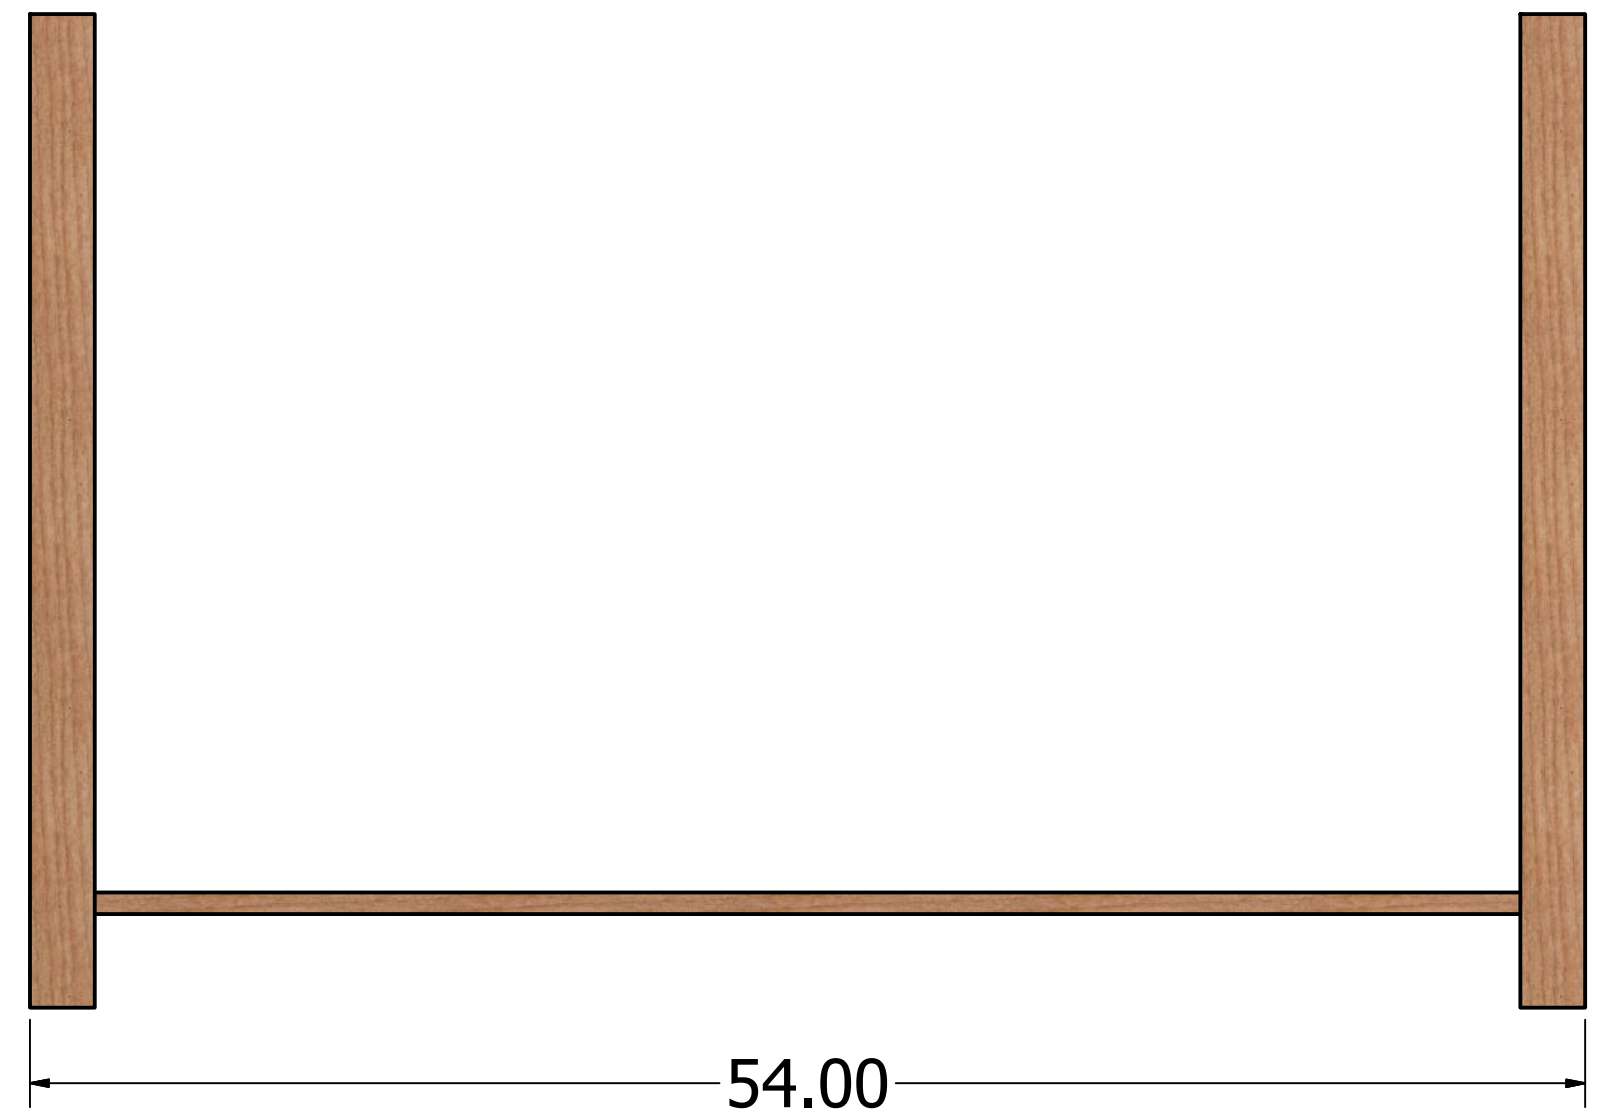

Kevin Culver	10/13/2019	www.kevswoodworks.com MyBenchTime@gmail.com		
		TITLE Vanity		
		SIZE D	DWG NO Vanity	REV
		SCALE .15	SHEET 1 OF 10	

Kevin Culver	10/13/2019	www.kevswoodworks.com MyBenchTime@gmail.com		
		TITLE Vanity		
		SIZE D	DWG NO Vanity	REV
SCALE 0.15 : 1		SHEET 2 OF 10		