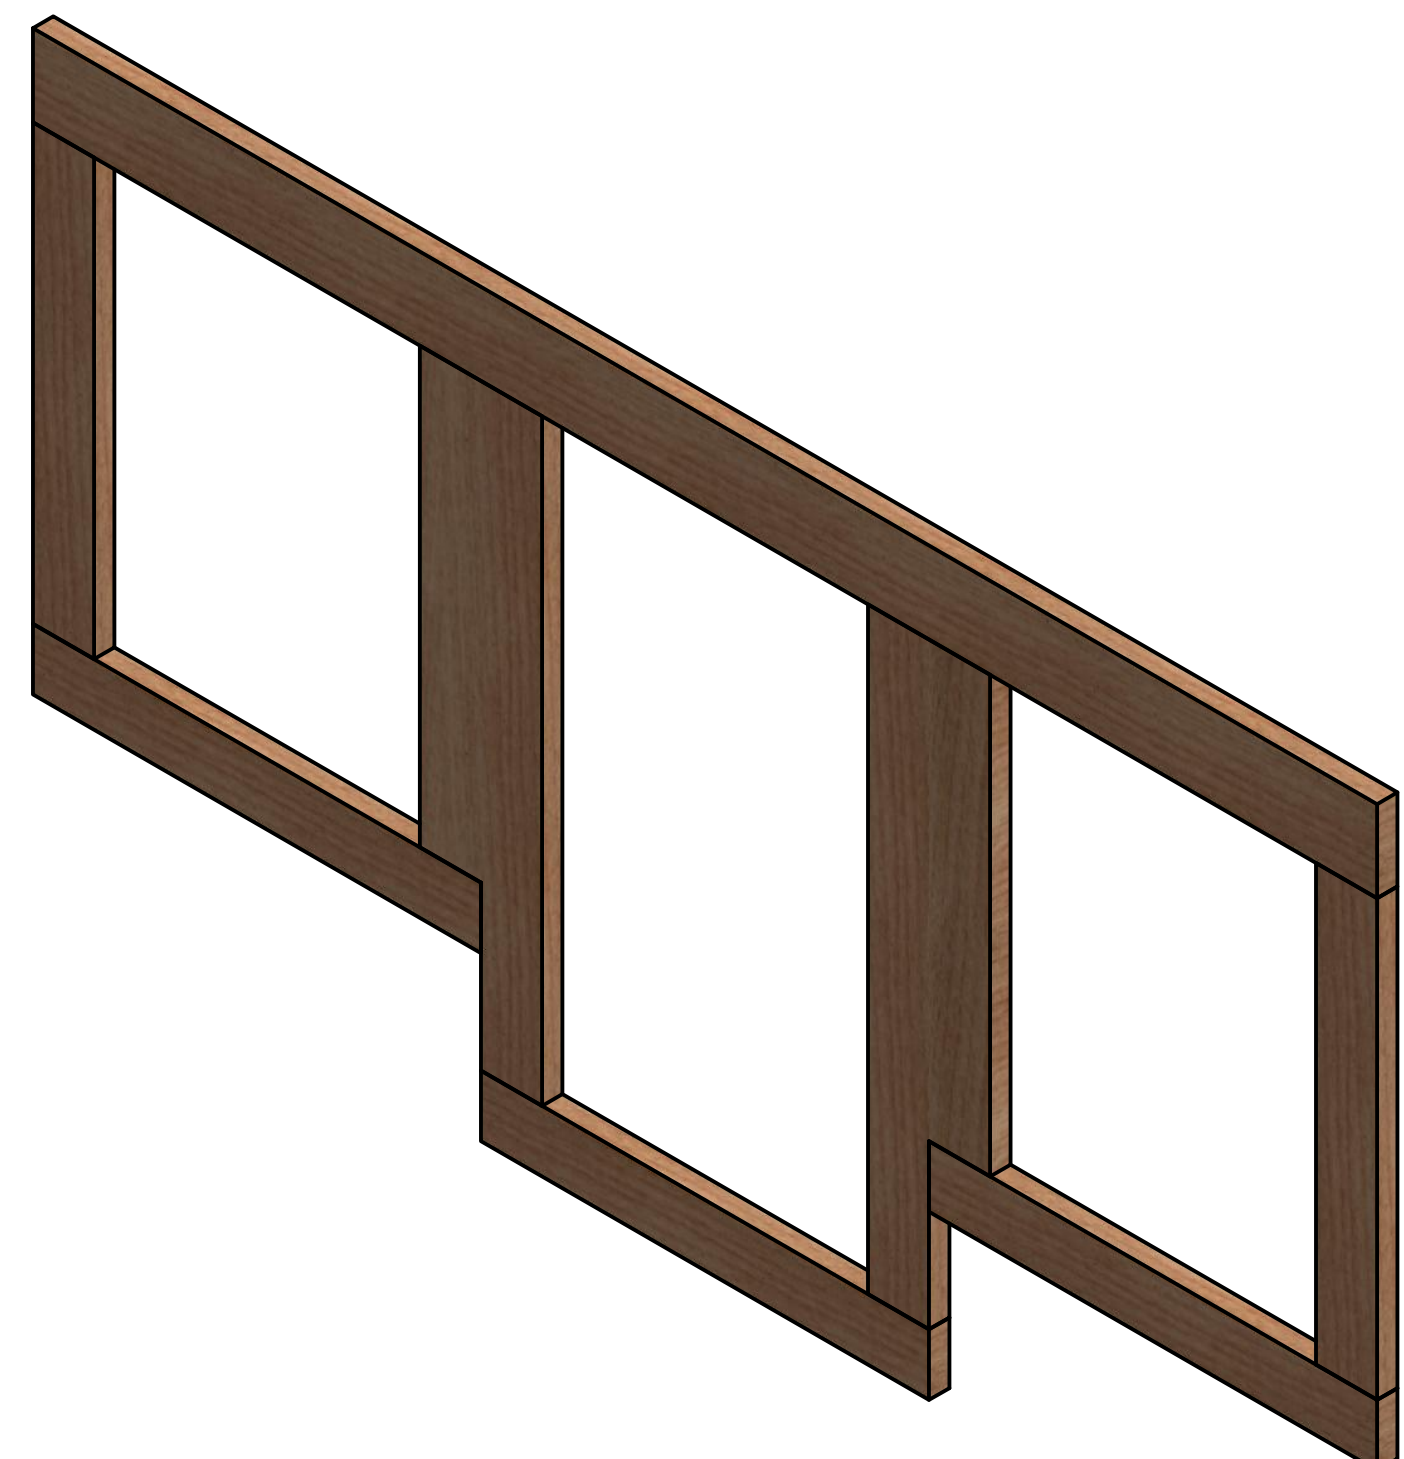

FRONT PANEL ASSY

Kevin Culver	10/13/2019	www.kevswoodworks.com MyBenchTime@gmail.com		
		TITLE		
		Vanity		
		SIZE	DWG NO	REV
		D	Vanity	
		SCALE	SHEET 7 OF 10