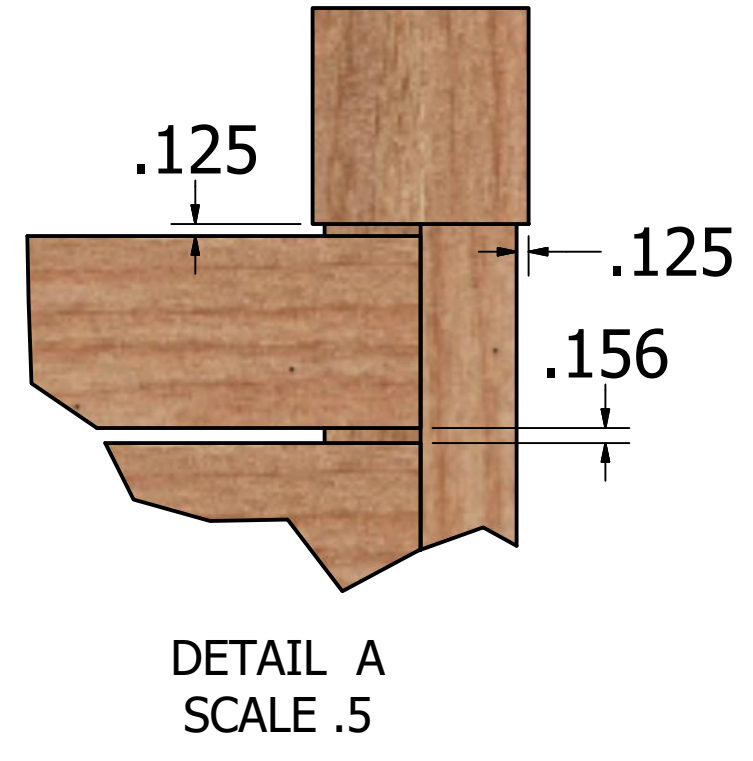

Kevin Culver	10/13/2019	www.kevswoodworks.com MyBenchTime@gmail.com		
		TITLE Vanity		
		SIZE D	DWG NO Vanity	REV
SCALE 0.15 : 1		SHEET 2 OF 10