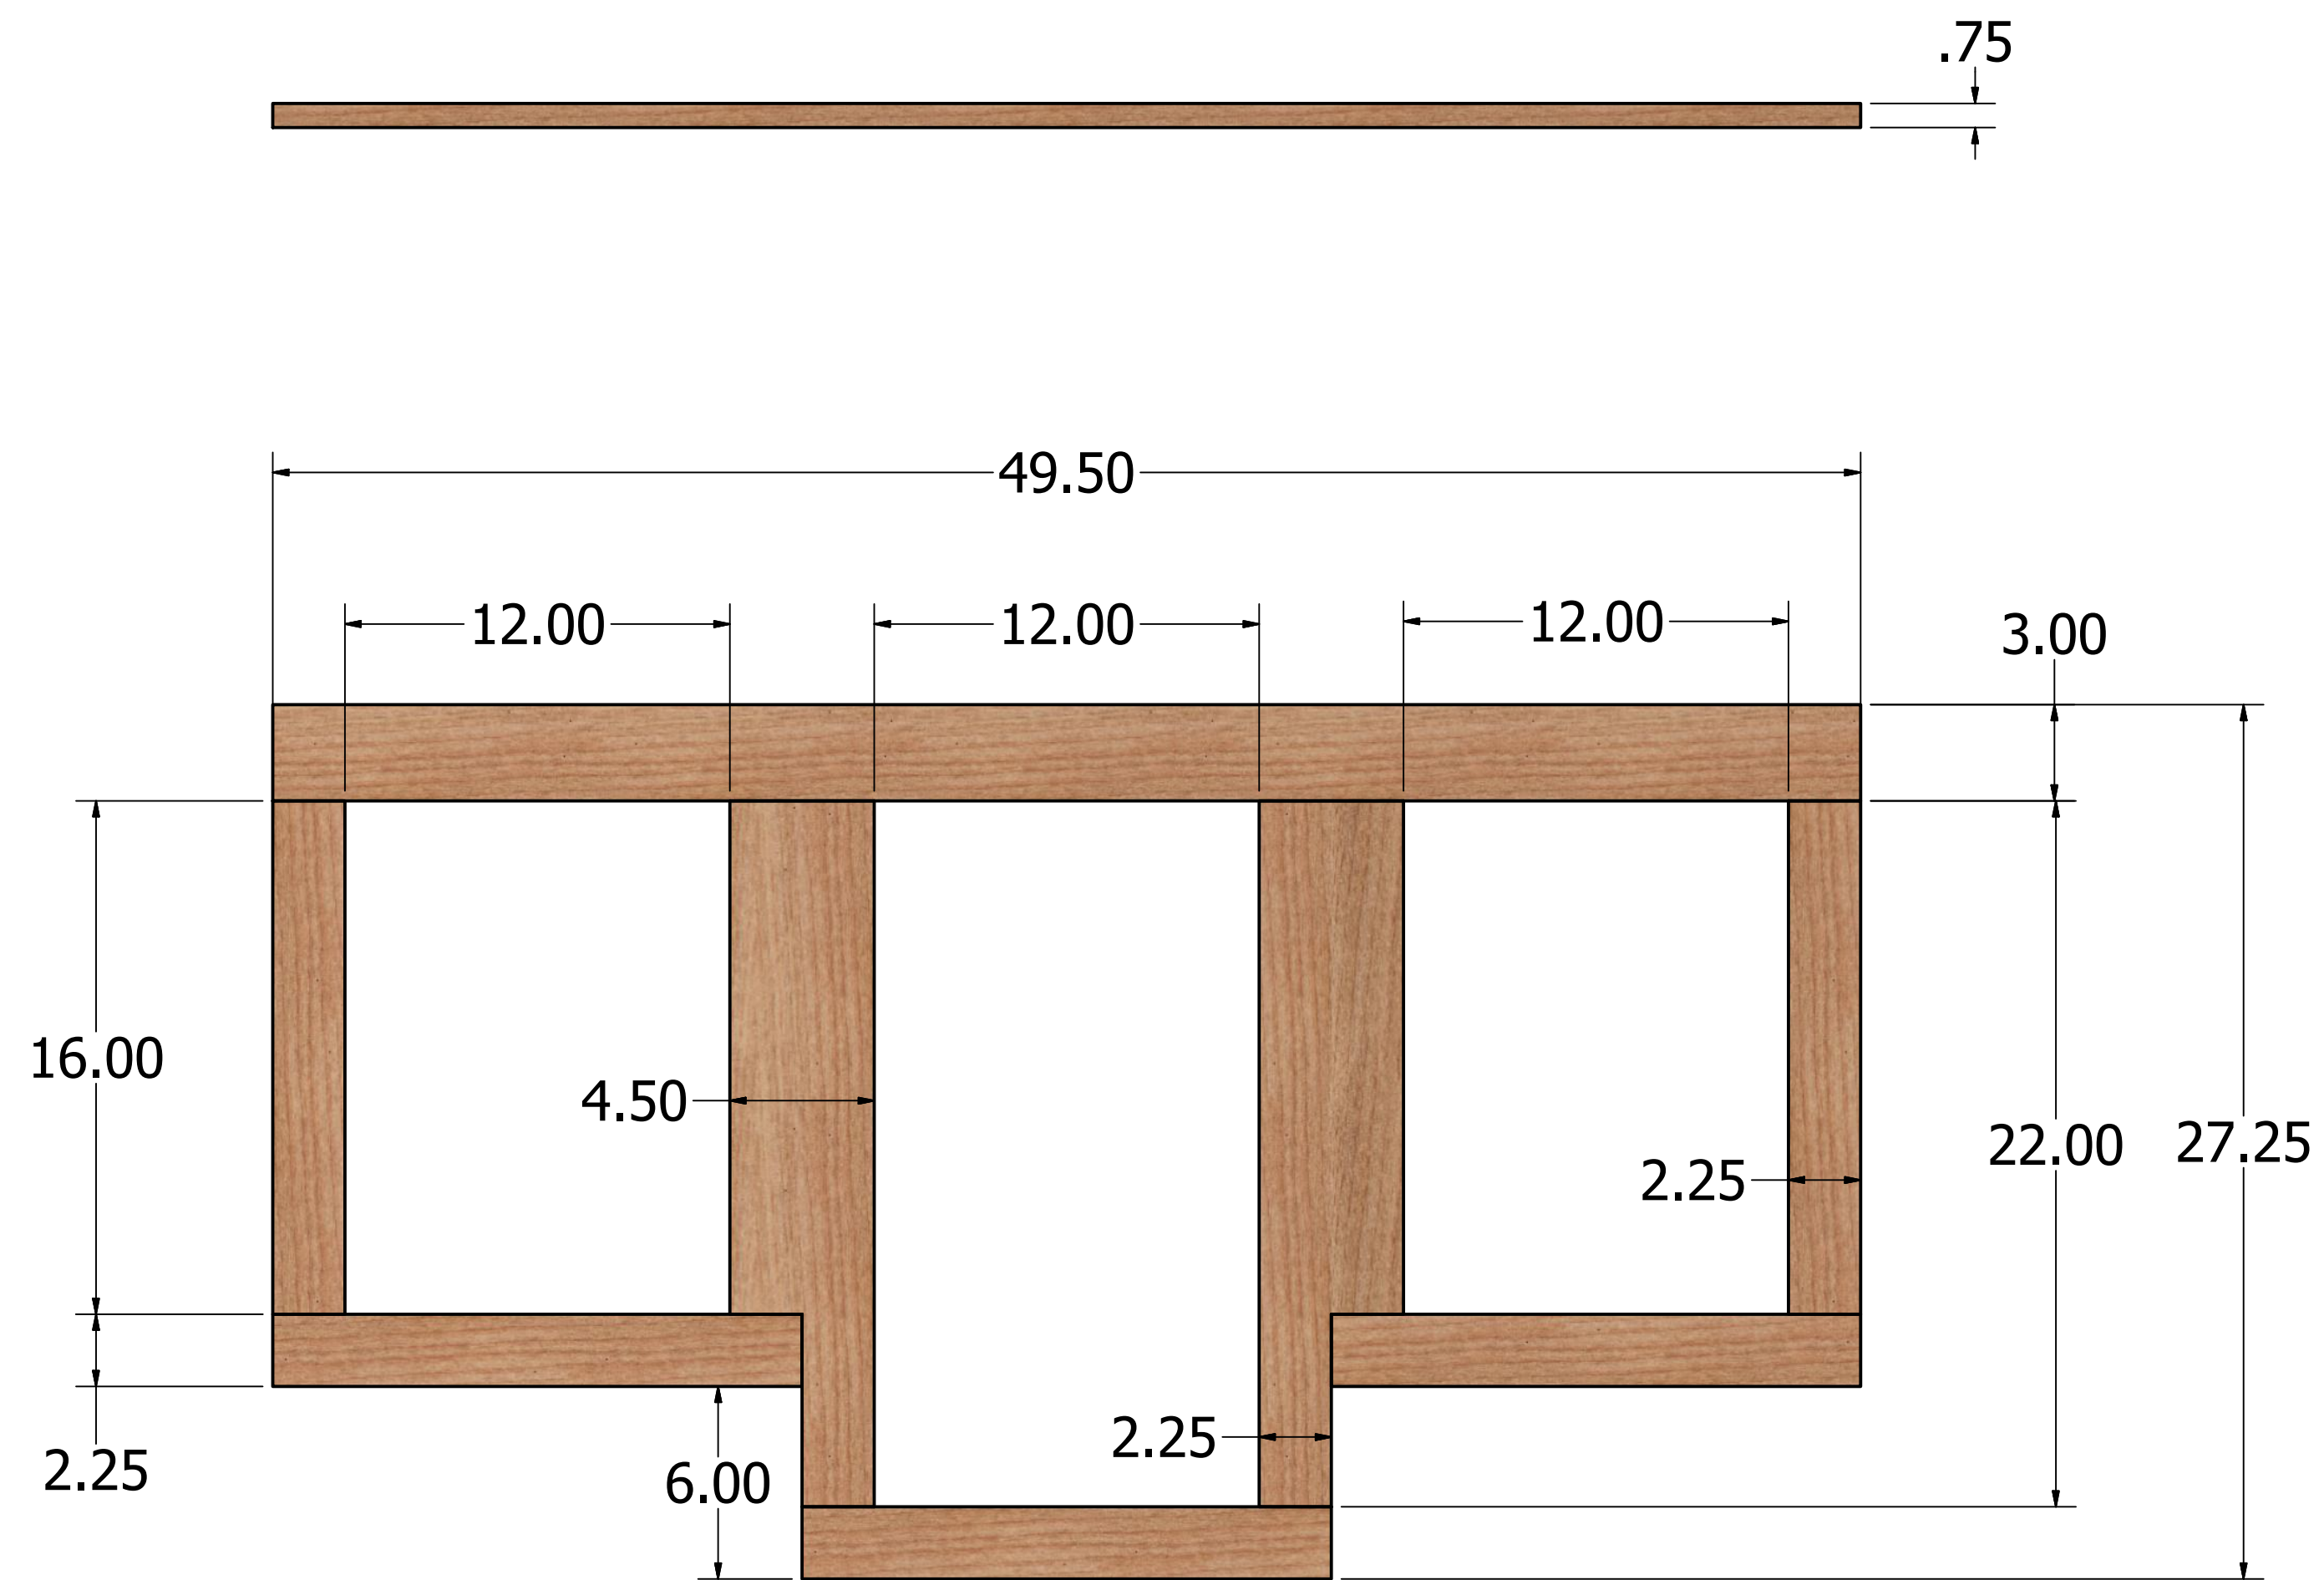

FRONT PANEL ASSY

Kevin Culver	10/13/2019	www.kevswoodworks.com MyBenchTime@gmail.com		
		TITLE		
		Vanity		
		SIZE	DWG NO	REV
		D	Vanity	
		SCALE	SHEET 7 OF 10