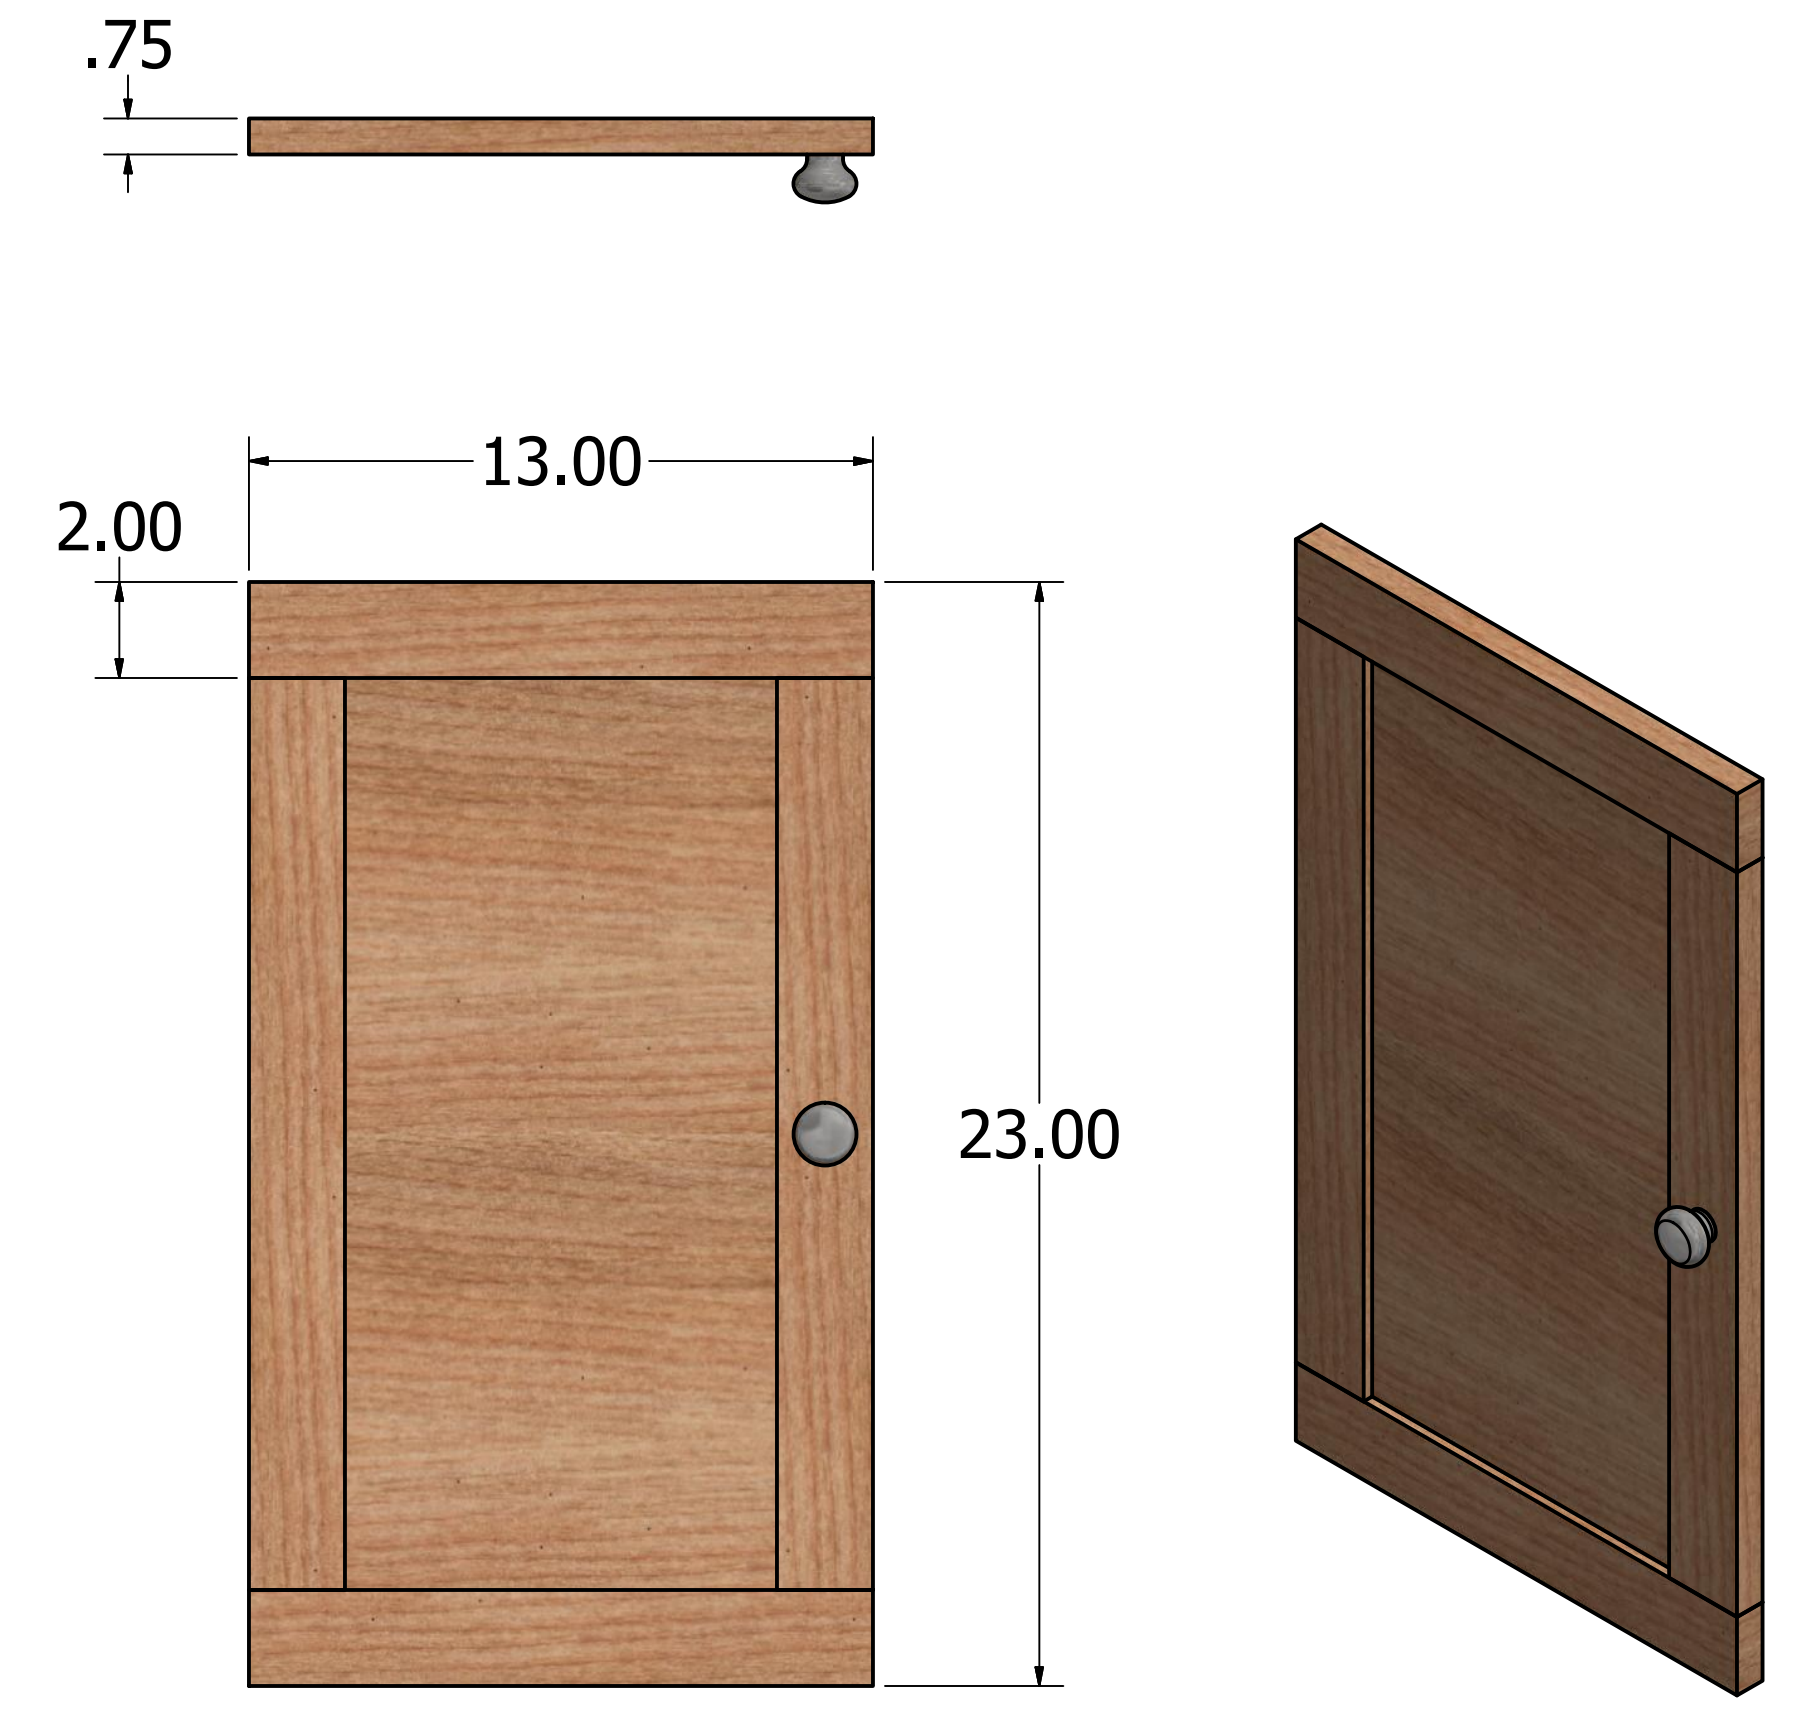

LARGE DOOR

Kevin Culver	10/13/2019	www.kevswoodworks.com MyBenchTime@gmail.com		
		TITLE		
		Vanity		
		SIZE	DWG NO	REV
		D	Vanity	
		SCALE	.25	SHEET 10 OF 10