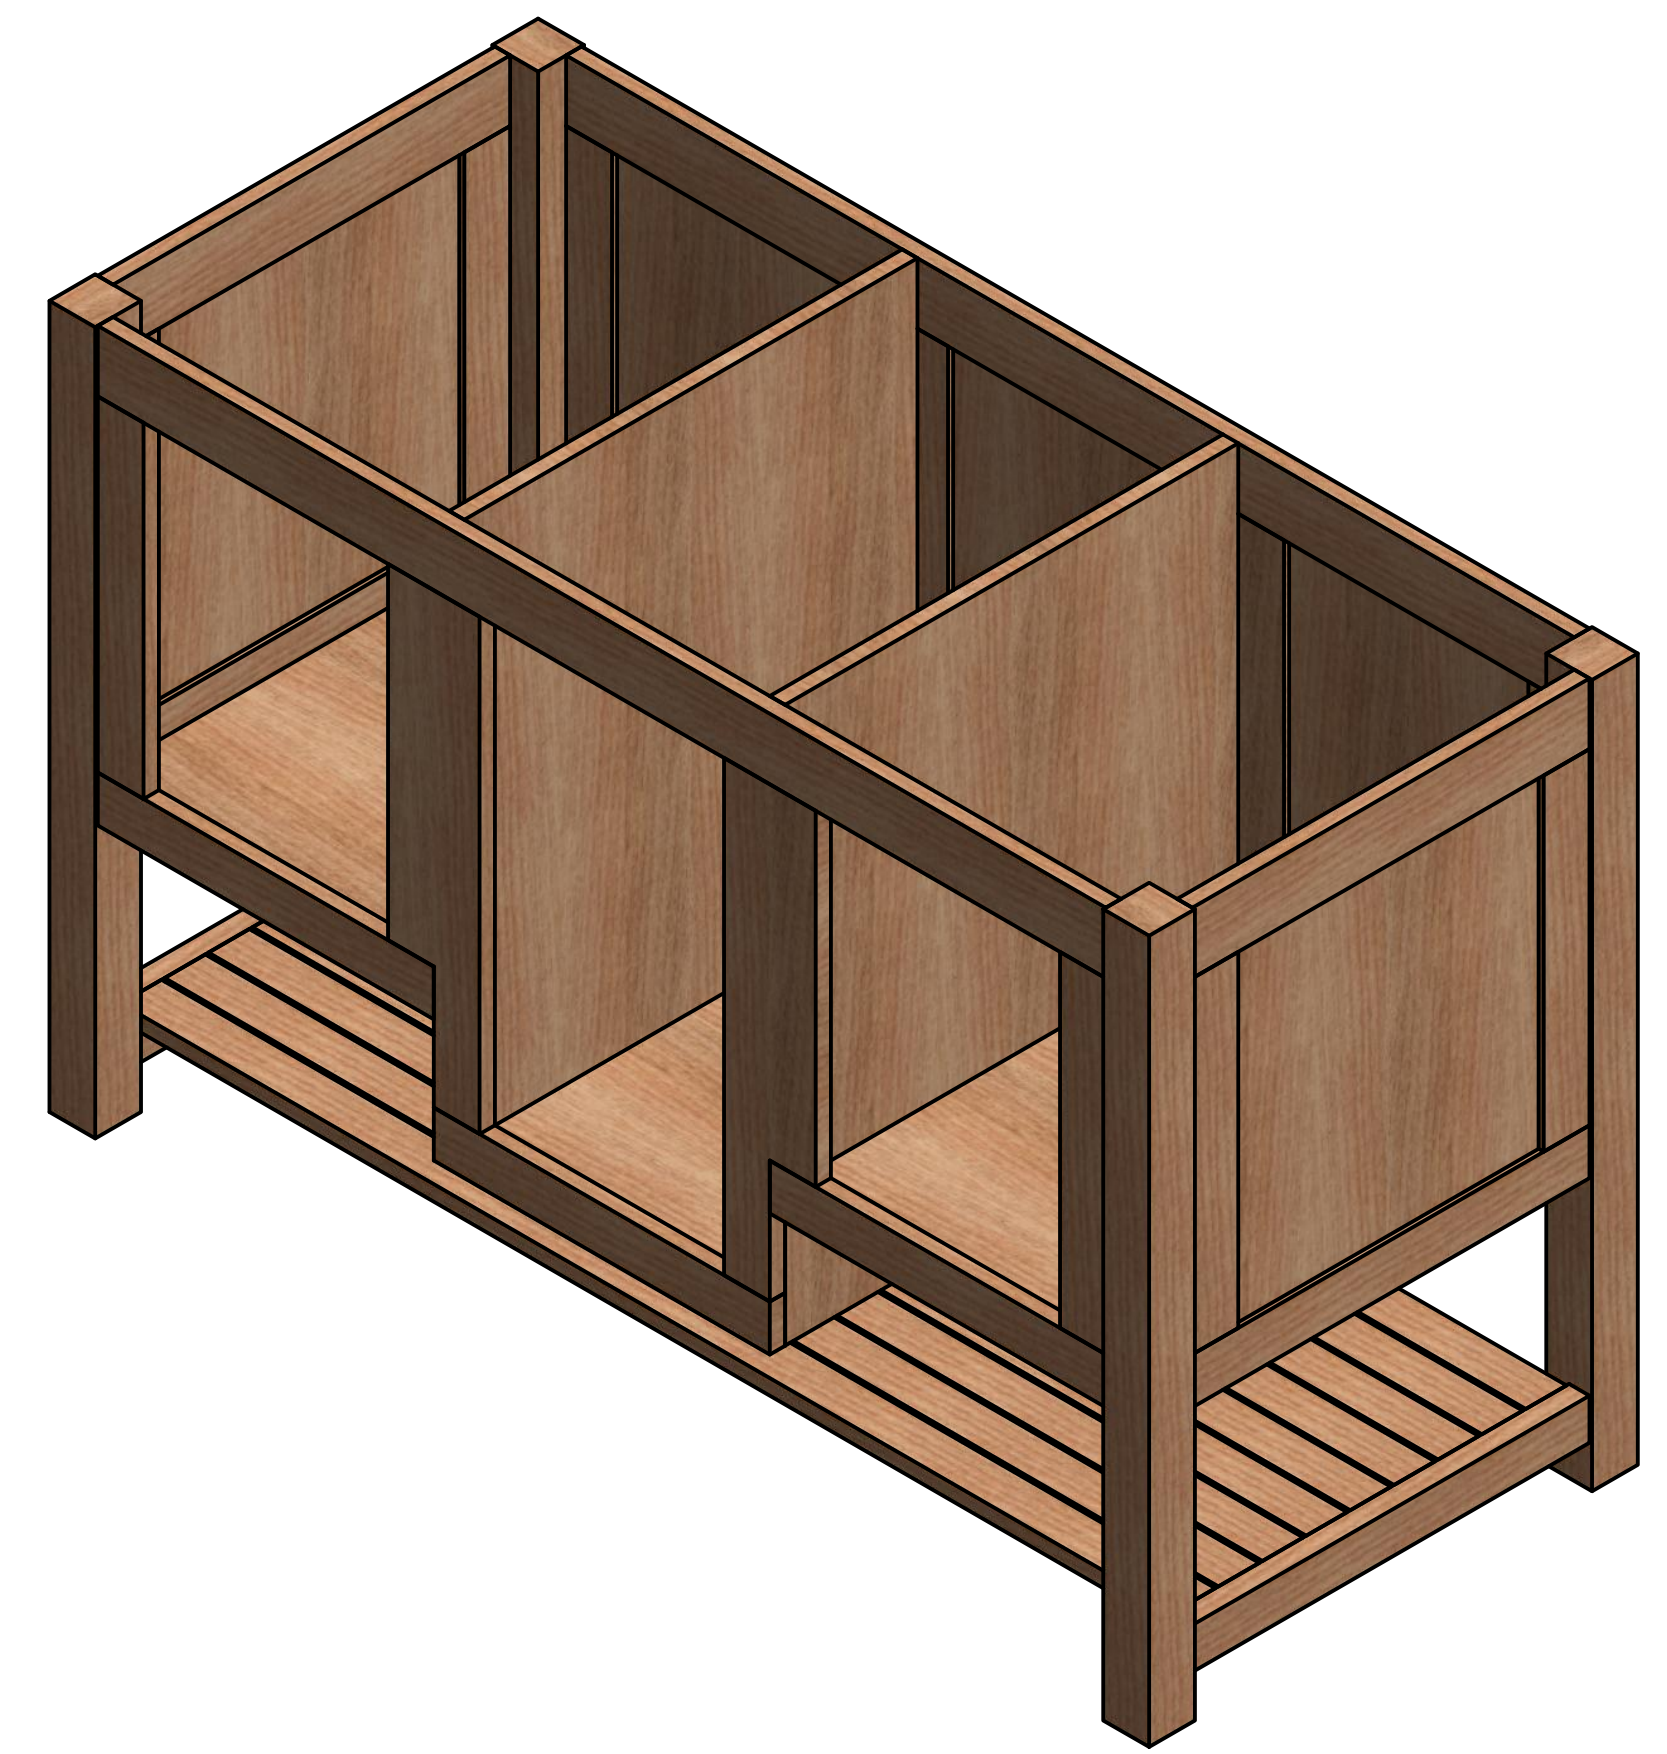

SLAT (X9)

LEG (X4)

RAIL (X2)

BASE PARTS

Kevin Culver	10/13/2019	www.kevswoodworks.com MyBenchTime@gmail.com		
		TITLE Vanity		
		SIZE D	DWG NO Vanity	REV
		SCALE 1 / 4		SHEET 3 OF 10

Kevin Culver	10/13/2019	www.kevswoodworks.com MyBenchTime@gmail.com		
		TITLE Vanity		
		SIZE D	DWG NO Vanity	REV
		SCALE 0.15 : 1		SHEET 4 OF 10

SECTION B-B
SCALE .25

SIDE PANEL (X2)

TYPICAL CONSTRUCTION

Kevin Culver	10/13/2019	www.kevswoodworks.com MyBenchTime@gmail.com		
		TITLE		
		Vanity		
		SIZE	DWG NO	REV
		D	Vanity	
		SCALE	.25	SHEET 5 OF 10